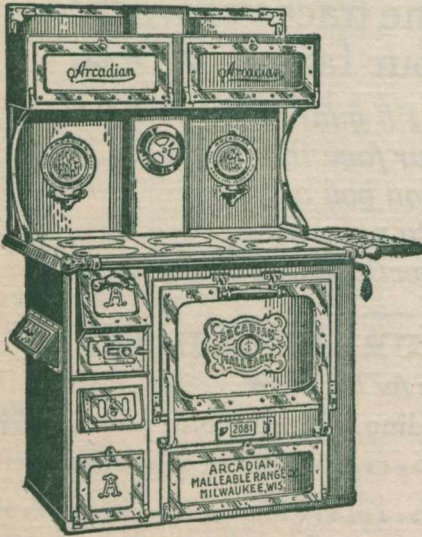

The Arcadian Malleable Range

Materially LESSENS
THE LABORS of the
Housewife

IT IS EASIER TO
KEEP CLEAN

The ordinary Range has always met with disfavor, owing to the amount of labor it requires to keep it clean. Unless given a hard, back-breaking blackening every day, its appearance is unsightly—making the whole kitchen look untidy.

The **ARCADIAN** is the "easy to keep clean" Range, insuring an inviting kitchen at all times. The housewife with it finds her work easy of accomplishment, and done in the best manner, to which she can point with pride and pleasure.