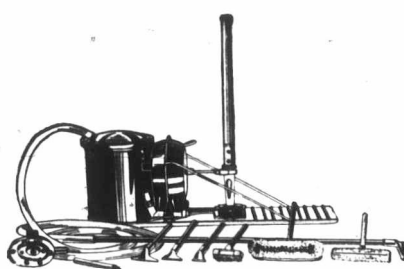

Housecleaning made a delightful
undertaking with a

**PERFECT VACUUM
CLEANER**

Rugs, carpets, furniture, bed-
ding, etc., thoroughly and
quickly cleaned without
being disturbed.

A Cleaner that is light, strong, simple in construction, effective and easily
cleaned, and has a blower attachment. Made in Canada. Handpower $25.00;
Water Motor $35.00. A. C. Electric $75.00.

McKuen's PERFECT Combined Washing Machine and Boiler.

A Perfect Washing Machine. The latest on the market "1910" one that will do
the washing right on the stove while the clothes are boiling, no rubbing,
no damage to the most delicate fabric, producing cleaner and much whiter
clothes. A COMPLETE SURPRISE TO EVERYBODY.

Prices $10.00 and up. Purely Canadian. Patented both here and in the United States.

Write for pamphlets and further particulars.

Mail orders receive special attention.

The PERFECT Manfg. Co., - Guelph, Ont.

Fear not, by the help of the Holy
Spirit, to pledge yourself to what is
right and to keep your pledge.
—Keble.

At Waitsundie a memorial gift of
Mr. E. C. Sandford, junior warden,
was solemnly dedicated at St. Paul's,
Brooklyn. This gift consisted of the
stations of the Cross. The stations
were made in Holland.

If you wish your neighbours
to see what God is like let them see
what He can make you like.—Charles
Kingsley.

A handsome brass processional
cross was presented on the 15th an-
niversary of his ordination to the
priesthood by the Right Rev. Dr.
Gray, Bishop of Southern Florida, to
St. Luke's Cathedral, Orlando.

Follow the Crowd

It frequently pays to "follow the crowd."
In arranging one's Life Insurance for
instance.

There have been strong reasons in-
fluencing the numerous persons whose
applications for protection have, for
three successive years, given The Great-
West Life Assurance Company the
largest Canadian Business of all the
Companies.

Low rates—high profits—liberal policy
conditions—have been the reasons.

At any rate, investigate. Ask for
pamphlet showing the Profits the Great-
West policyholders are receiving.

**THE
Great-West Life
Assurance Company**
HEAD OFFICE, - WINNIPEG

TARTANS

of the Clans, Families and Regiments of
Scotland in the genuine old settings as
shown by us besides being of such histor-
ical interest are particularly handsome
and distinctive in

**Motor and Steamer
Rugs, Dress Goods
and Silks, Shawls,
Handkerchiefs
and Neckwear.**

Write for new Tartan catalogue.
[Now in press]

Prompt attention to Mail Orders.

JOHN CATTO & SON
55-61 King Street East, TORONTO

**- CHURCH -
FURNITURE**

Altars, Pulpits, Fonts, etc.
Send for Catalog of
Pews & Brass Goods
The Globe Lumber & Mfg. Co. Limited,
— Chatham, — Ont. —

WHITE STAR--DOMINION

CANADIAN SERVICE

Royal Mail Steamers

Montreal--Quebec--Liverpool

WEEKLY SAILINGS

R.M.S. LAURENTIC R.M.S. MEGANTIC
14,892 tons. Triple screw. 14,878 tons. Twin screw

MODERATE RATE STEAMERS

R.M.S. CANADA R.M.S. DOMINION
One Class Cabin Steamers (called Second Class)