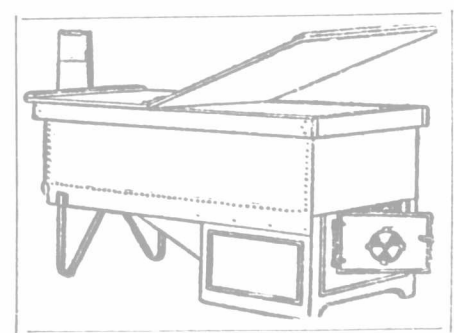

The Elmira Food Boiler

It is—
**SIMPLE,
DURABLE,
ECONOMICAL
AND CHEAP.**

Constructed of heavy galvanized sheet steel and cast iron. Will burn wood or soft coal without changing grates. You will save over 25% by cooking feed for hogs or stock. Built in three sizes—40, 90, and 125-gallon capacity. Write for prices.

The ELMIRA AGRICULTURAL WORKS CO., Limited,
ELMIRA, ONT.