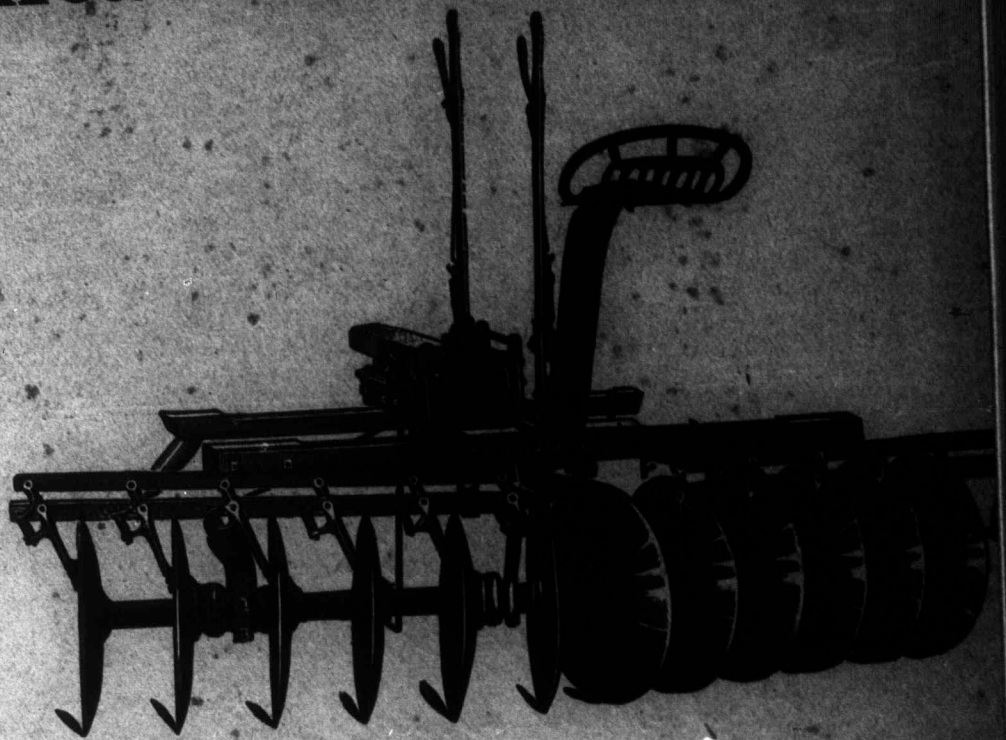

Head and Shoulders!

HOWERS, SONS, ENG. THE WINDSOR DISK.

The Largest Makers of Disk Harrows in Canada.

"Why" take a flimsy, cheap-made harrow when for a few dollars extra you can buy the "Windsor," with ball bearings, double levers, double steel frames, patented pole attachment, etc. This harrow is Head and Shoulders above any other. All sizes. See sample.

THE Frost & Wood Company

LIMITED.

Smith's Falls.
Toronto.
Winnipeg.