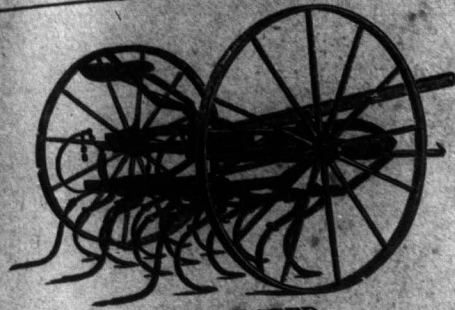

Machines That are Unequaled.

CELEBRATED GIANT SECTIONAL CULTIVATOR.
Covered by Patents.
Made in Two Sizes—13 Teeth and 17 Teeth.

REVERSIBLE TOOTH POINTS.
Interchangeable For Broad Shear Blades or Weeders.
We Manufacture Our Own Spring Teeth from the Best of Imported English Steel.

GIANT DISC HARROW.
Patented.

GIANT LINE OF

Cultivators, Seeders,
Disc Harrows,
Smoothing Harrows,
Grain Dills.

Have Made Their Name

"GIANT"

Famous Throughout the World.

All money-makers to the farmers who possess them. Every pound of material used in GIANT machines is of best quality. Write for large illustrated catalogue—free.

GIANT DIAMOND SMOOTHING HARROW.
All Solid Steel. Teeth Easily Adjusted or Removed Without Loosening Frame Bars. Teeth Never Get Loose. Does the Very Best Class of Work. Teeth and Bars Guaranteed All Steel. Made in Two Sizes: 3 Sections, 45 Teeth; 4 Sections, 60 Teeth.

BINDER

**F
A
R
M
E
R
'
S**

TWINE

PURE MANILA, 650 FEET,
SPECIAL MANILA,
TIGER,
STANDARD.

Farmers! Don't be taken in. There is none "just as good." These twines will not bunch at the knotter, and a Binder will run all day without stoppage, thus saving time, annoyance and a "lot o' cussin'."
We pack our twine in bags of the size of ordinary grain bags, and we are not ashamed to put our name upon it. Don't take any other.