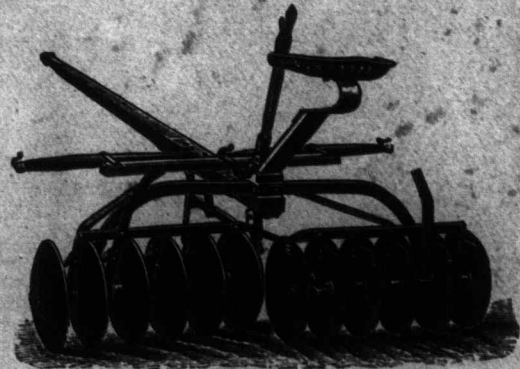

Machines That are Unequaled.

CELEBRATED GIANT SECTIONAL CULTIVATOR.
Covered by Patents.
Made in Two Sizes—13 Teeth and 17 Teeth.

REVERSIBLE TOOTH POINTS.
Interchangeable For Broad Shear Blades or Weeders.
We Manufacture Our Own Spring Teeth from the Best of Imported English Steel.

GIANT DISC HARROW.
Patented.

GIANT LINE OF

Cultivators, Seeders,
Disc Harrows,
Smoothing Harrows,
Grain Dills.

Have Made Their Name

"GIANT"

Famous Throughout the World.

All money-makers to the farmers who possess them. Every pound of material used in GIANT machines is of best quality. Write for large illustrated catalogue—free.

GIANT DIAMOND SMOOTHING HARROW.
All Solid Steel. Teeth Easily Adjusted or Removed Without Loosening Frame Bars. Teeth Never Get Loose. Does the Very Best Class of Work. Teeth and Bars Guaranteed All Steel. Made in Two Sizes: 3 Sections, 45 Teeth; 4 Sections, 60 Teeth.

BINDER

**F
A
R
M
E
R
'
S**

TWINE

PURE MANILA, 650 FEET,
SPECIAL MANILA,
TIGER,
STANDARD.

Farmers! Don't be taken in. There is none "just as good." These twines will not bunch at the knotter, and a Binder will run all day without stoppage, thus saving time, annoyance and a "lot o' cussin'."
We pack our twine in bags of the size of ordinary grain bags, and we are not ashamed to put our name upon it. Don't take any other.