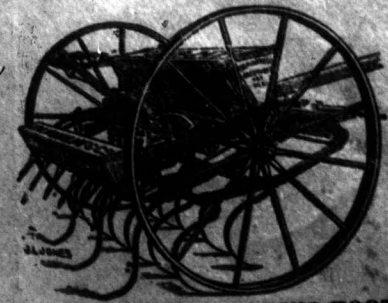

Machines That are Unequaled.

CELEBRATED GIANT SECTIONAL CULTIVATOR.
Covered by Patents.
Made in Two Sizes—13 Teeth and 17 Teeth.

REVERSIBLE TOOTH POINTS.
Interchangeable For Broad Shear Blades or Weeders.
We Manufacture Our Own Spring Teeth from the Best of Imported English Steel.

GIANT DISC HARROW.
Patented.

GIANT LINE OF

Cultivators, Seeders,
Disc Harrows,
Smoothing Harrows,
Grain Dills.

Have Made Their Name

"GIANT"

Famous Throughout the World.

All money-makers to the farmers who possess them. Every pound of material used in GIANT machines is of best quality. Write for large illustrated catalogue—free.

THE MANN MFG. CO'Y,

LIMITED.
BROCKVILLE, ONT.

Agents wanted in Unrepresented Districts. None but first-class Need Apply.

GIANT SECTIONAL SPRING-TOOTH SEEDER. Patented.

GIANT STEEL COMBINED PRESSURE DRILL.
Made in Two Sizes—10 Hocs, 12 Hocs.

GIANT DIAMOND SMOOTHING HARROW.
All Solid Steel. Teeth Easily Adjusted or Removed Without Loosening Frame Bars. Teeth Never Get Loose. Does the Very Best Class of Work. Teeth and Bars Guaranteed All Steel. Made in Two Sizes: 3 Sections, 45 Teeth; 4 Sections, 60 Teeth.