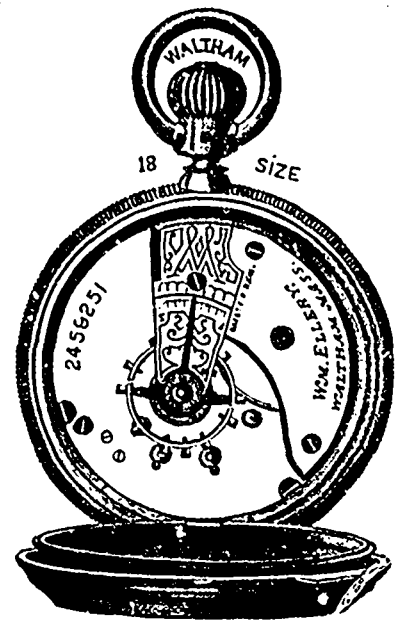

American  
Waltham  
Watch Co  
WALTHAM, MASS.

WALTHAM  
FULL PLATE MOVEMENTS

—FOR

OPEN FACE STEM WINDERS,

—MADE TO—

SET BY THE PENDANT ONLY,

Doing away with Inside Hand-  
Setting Lever.

A Complete Assortment of Gold and  
Silver Cases on hand to fit any of the  
above Pendant Setting Movements.

All Pendant Setting Cases will take any  
American Full Plate Movement with  
Female Winding Pinion.

ROBBINS & APPLETON

GENERAL AGENTS.

BOSTON. CHICAGO. NEW YORK.

LONDON. SYDNEY.