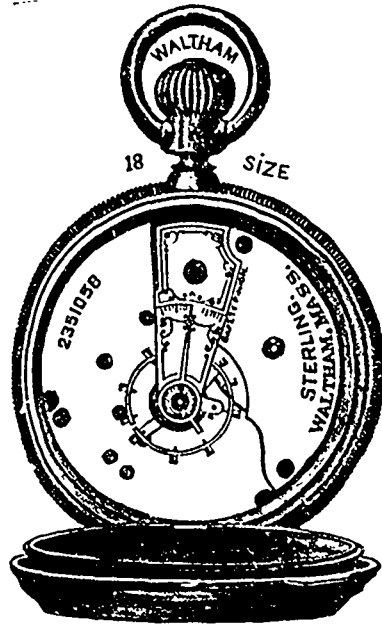

American  
Waltham  
Watch Co  
WALTHAM, MASS.

WALTHAM  
FULL PLATE MOVEMENTS

—FOR

OPEN FACE STEM WINDERS,

—MADE TO—

SET BY THE PENDANT ONLY,

Doing away with Inside Hand-  
Setting Lever.

A Complete Assortment of Gold and  
Silver Cases on hand to fit any of the  
above Pendant Setting Movements.

All Pendant Setting Cases will take any  
American Full Plate Movement with  
Female Winding Pinion.

ROBBINS & APPLETON

GENERAL AGENTS.

BOSTON. CHICAGO. NEW YORK.

LONDON. SYDNEY.