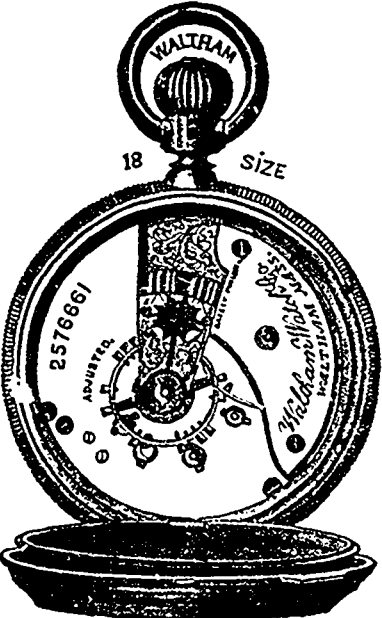

American  
Waltham  
Watch Co  
WALTHAM, MASS.

WALTHAM  
FULL PLATE MOVEMENTS

—FOR

OPEN FACE STEM WINDERS,

—MADE TO—

SET BY THE PENDANT ONLY,

Doing away with Inside Hand-  
Setting Lever.

A Complete Assortment of Gold and  
Silver Cases on hand to fit any of the  
above Pendant Setting Movements.

All Pendant Setting Cases will take any  
American Full Plate Movement with  
Female Winding Pinion.

ROBBINS & APPLETON

GENERAL AGENTS.

BOSTON. CHICAGO. NEW YORK.

LONDON. SYDNEY.