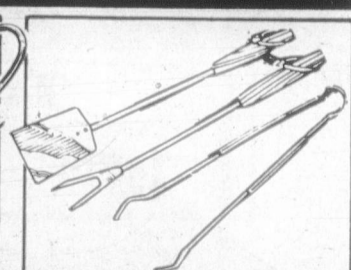

Electric BBQ. Starter

Safe and clean lighting. Steel guard, 3 prong grounded plug. Alloy sheath element.

3³³

3 Pc. BBQ. Set

Barbecue tools include 18 1/2" long fork and hamburger turner, and 14" tongs. Wooden handles. Our Reg. 3.99

2⁹⁹

at these Beaver stores...

Keele St. North of Highway 7, Concord	661-9550	MISSISSAUGA, N. Service Road	279-8071
2251 Lawrence Avenue East	752-3490	Applewood Village Shopping Centre	624-0695
3701 Lawrence Ave. E. of Markham Rd.	431-4333	Rockwood Mall, Dixie & Burnhamthorpe	845-3448
1731 Weston Road, South of Lawrence	244-1128	OAKVILLE, 545 Trafalgar Road	895-4537
BRAMALEA CITY CENTRE		NEWMARKET, 474 Davis Dr.	668-5818
Highway 7 & Dixie Road	457-7100	WHITBY, 419 Dundas Street East	877-2234
THORNHILL, 7171 Yonge St.	881-5230	GEORGETOWN, 316 Guelph St. E.