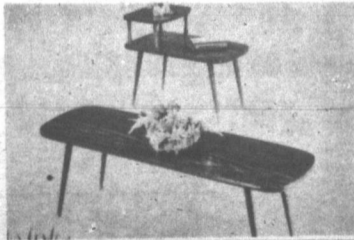

CHECK THESE LIFETIME CUSTOM-QUALITY FEATURES

Durable white plastic base on swivel glides will not mar floors

feature ARBORITES new "Velvetex" adding extra glamour and is scratch resistant