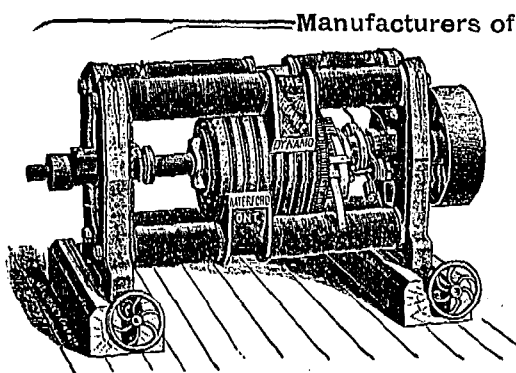

THE RELIANCE ELECTRIC MFG. CO., LTD.

WATERFORD, ONT.

Manufacturers of

The Reliance System of Arc Lighting

The Rae System of Incandescent Lighting

The Rae Electric Railway System and

Rae Electric Motors and Power Plants

The Electrical Apparatus manufactured by **The Reliance Electric Mfg. Co.** combines the best Mechanical and Electrical features of any in the market.

The following are some of the manufacturers using the **RELIANCE** system of **Arc Lighting**:

Jno. Bertram & Sons, Dundas; Jno. Inglis & Sons, Toronto; M. Beatty & Sons, Welland; Wm. Hamilton Mfg. Co., Peterboro; Central Bridge Works, Peterborough; Brantford Furniture Co., Brantford; Brantford Cordage Works, Brantford; Anderson & Co., Walkerton; Norfolk Woollen Mills, Port Dover; Skinner & Co., Gananoque; Thomson & Co., Montreal; Wm. Johnson Co., Montreal.

For prices and other information write to

RELIANCE ELECTRIC MFG. CO., LTD. :: WATERFORD, ONT.