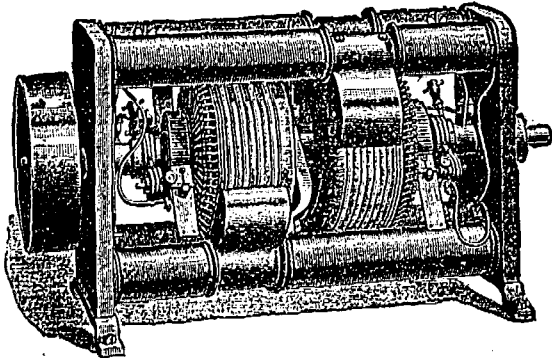

The Ball Electric Light Co'y

(LIMITED)

70 Pearl Street, - TORONTO, Ont.

ESTABLISHED 1882.

MANUFACTURERS OF :: :: :: ::

The Celebrated BALL Economy Arc Dynamos and wheel movement Arc Lamps, producing steady, brilliant and noiseless lights, with less power than any other system. Positive guarantee with all apparatus.