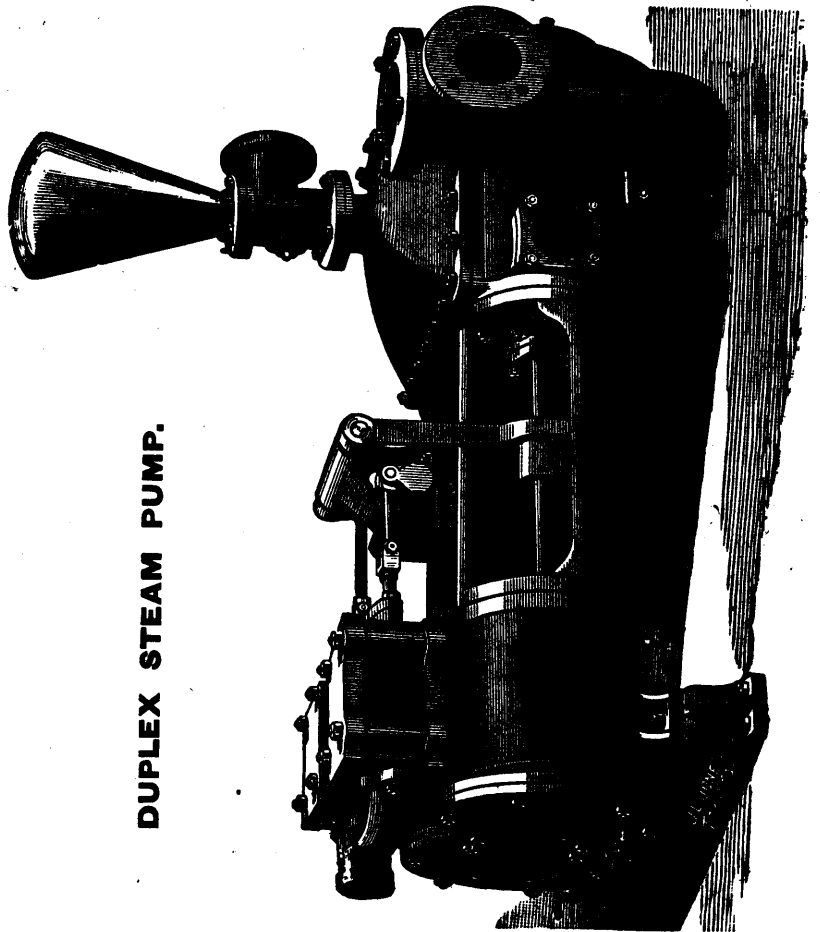

NORTHEY & CO'S STEAM PUMP WORKS,

Toronto, Ontario.

SIMPLE STEAM PUMP.

Flat Cap Pattern.

DUPLEX STEAM PUMP.

SPECIAL STEAM PUMP.

Steam Pumps of the best and latest designs for mining purposes, Boiler Feeding, Fire Protection, and General Water Supply, Etc.