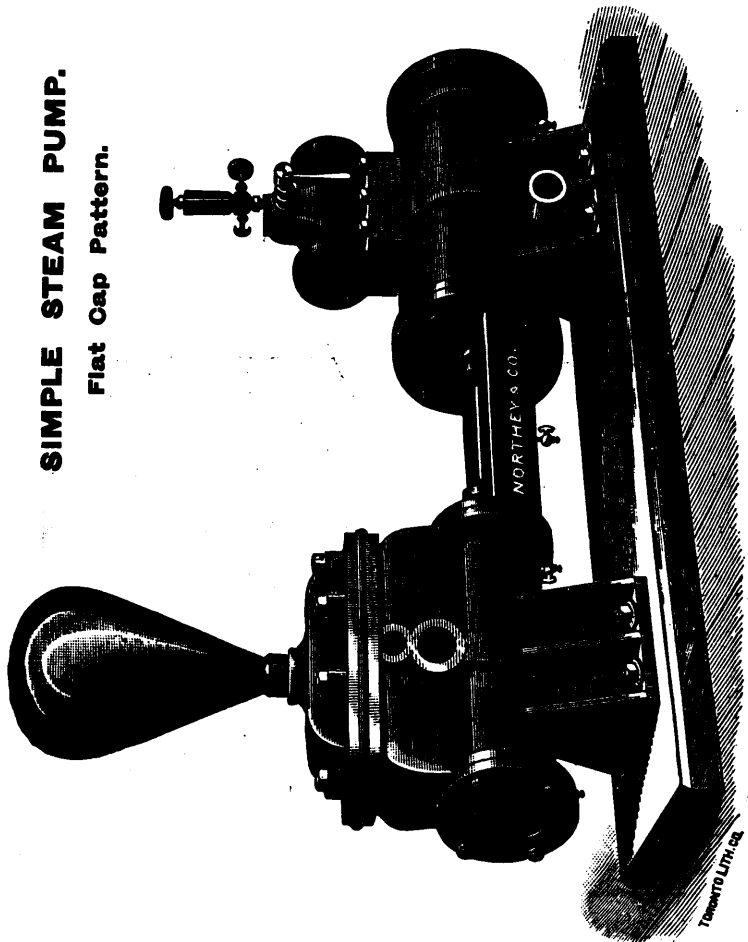

NORTHEY & CO'S STEAM PUMP WORKS,

Toronto, Ontario.

SIMPLE STEAM PUMP.

Flat Cap Pattern.

DUPLEX STEAM PUMP.

SPECIAL STEAM PUMP.

Steam Pumps of the best and latest designs for mining purposes, Boiler Feeding, Fire Protection, and General Water Supply, Etc.