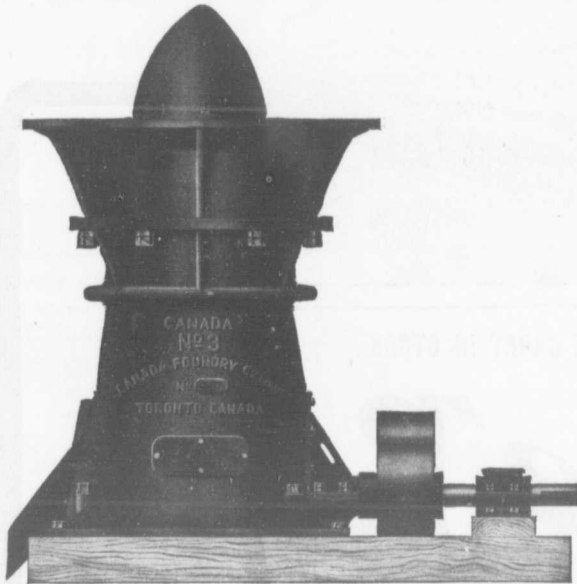

# ROCK CRUSHER

This is a GYRATORY ROCK CRUSHER of new design, containing special features which will recommend themselves to all users.

Send for Bulletin No. 31