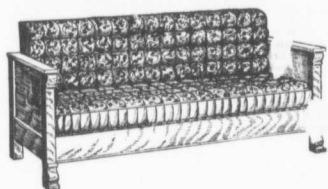

A COUCH—A BED—A WARDROBE

All In One Piece

And you never set eyes on a handsomer piece of furniture. Not only handsome, but durable, convenient and massive looking. If you bought the three pieces of furniture to which the Chatham Davenport Bed can be easily adapted, they would cost you over three times what the Chatham costs. Just glance at the illustrations.

The top one shows the Davenport as a couch. It is beautifully upholstered in maroon, black or dark green, the seat and back being supported by springs that afford perfect rest and comfort but do not sag. The woodwork is composed of solid oak, handsomely grained and varnished—a splendid piece of workmanship throughout.