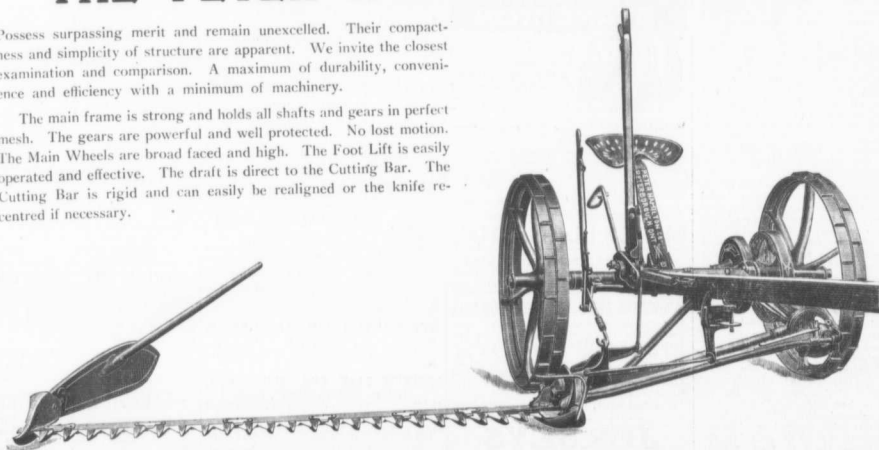

THE PETER HAMILTON MOWERS

Possess surpassing merit and remain unexcelled. Their compactness and simplicity of structure are apparent. We invite the closest examination and comparison. A maximum of durability, convenience and efficiency with a minimum of machinery.

The main frame is strong and holds all shafts and gears in perfect mesh. The gears are powerful and well protected. No lost motion. The Main Wheels are broad faced and high. The Foot Lift is easily operated and effective. The draft is direct to the Cutting Bar. The Cutting Bar is rigid and can easily be realigned or the knife re-centred if necessary.