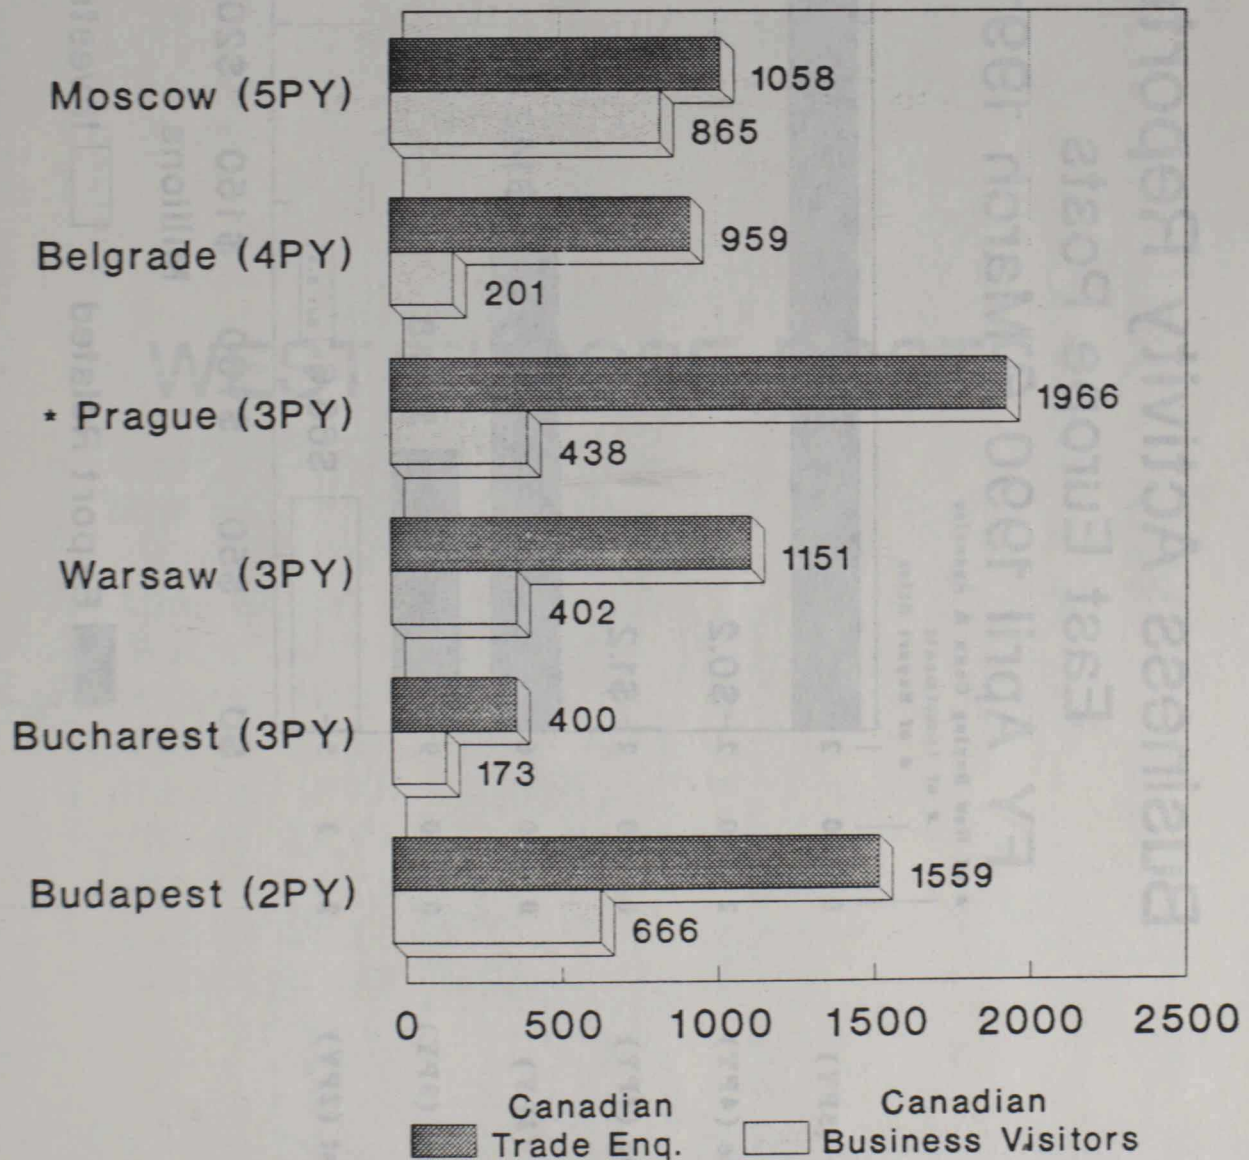

Selected Workload Indicators

Canadian Trade Enquiries

Canadian Business Visitors

East Europe Posts

FY April 1990 - March 1991

(PY refers to Trade Program PYS)
 * 3 of 4 reports rec'd