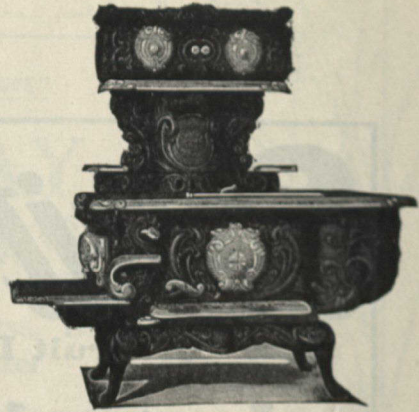

SOLD BY THE BEST DEALERS EVERYWHERE

MANUFACTURED BY

THE GURNEY, TILDEN COMPANY, Limited

Hamilton Montreal Winnipeg Vancouver

WITCH HAZEL TOILET SOAP

REGISTERED BRAND

FOR BABY'S BATH

THE ROYAL CROWN LIMITED. WINNIPEG. CANADA.