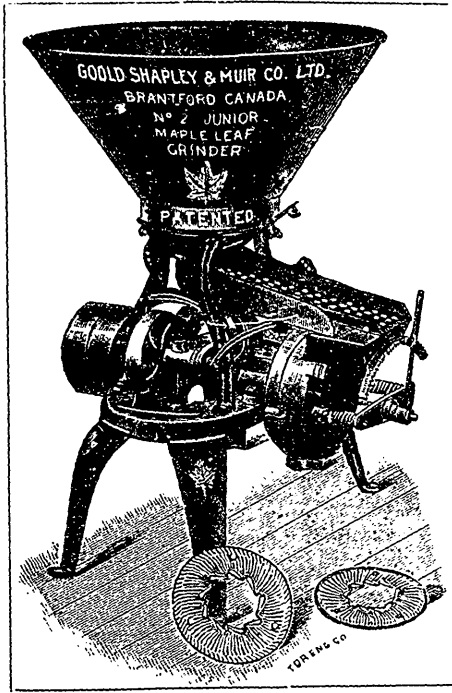

....A PERFECT GRAIN GRINDER....

The Patent Ball-Bearing

Junior Maple Leaf Grinder

WITH 8-INCH SINGLE BURRS.

MANY IN USE AND WORKING SUCCESSFULLY

The Junior Maple Leaf is especially adapted for Wind Mill, Horse or Tread Power, or any other power less than 8 or 10 horse.

It is supplied with two sets of Grinding Burrs, one for coarse grain and general purposes, and the other for hard grain and fine work.

The Patent Ball-Bearing takes the heavy back pressure of the burrs when at work, and greatly lessens the friction. In consequence the Grinder will do more with a given power than any other.