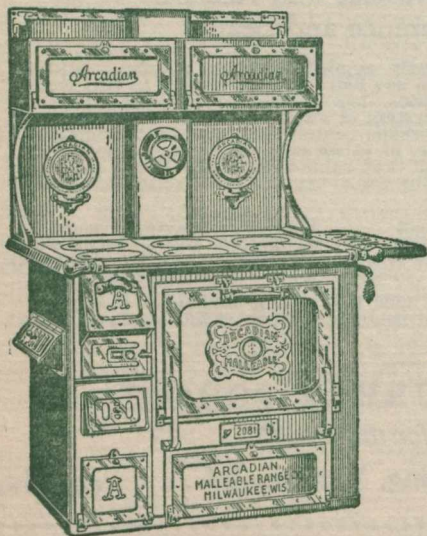

The Arcadian Malleable Range

Materially LESSENS
THE LABORS of the
Housewife

IT IS EASIER TO
KEEP CLEAN

The ordinary Range has always met with disfavor, owing to the amount of labor it requires to keep it clean. Unless given a hard, back-breaking blackening every day, its appearance is unsightly—making the whole kitchen look untidy.

The ARCADIAN is the "easy to keep clean" Range, insuring an inviting kitchen at all times. The housewife with it finds her work easy of accomplishment, and done in the best manner, to which she can point with pride and pleasure.