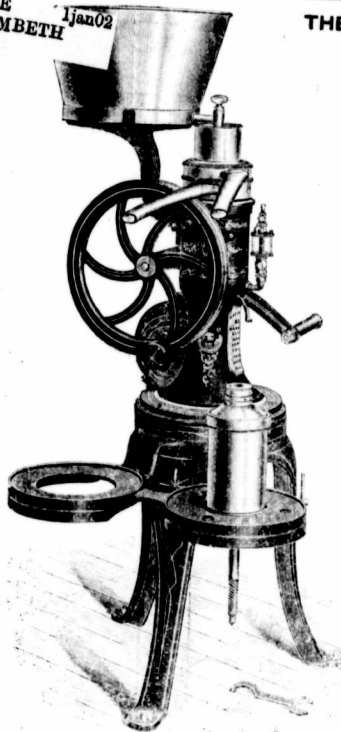

Quane's
LAMBETH
Jan 02

THE NATIONAL CREAM SEPARATOR

The Most Simple in Construction.

A Perfect Skimmer.

Easy to Clean.

Light Running and Durable.

Every Machine Guaranteed to do Good Work.

Give the NATIONAL a Trial.

GENERAL AGENCIES

JOS. A. MERRICK, Winnipeg, for Manitoba and N.-W.T.
CREAMERY SUPPLY CO., Guelph, for South-western Ontario.
T. O. ROGERS CO., Guelph, for Ontario North and East.

MANUFACTURED BY

THE RAYMOND MFG. CO. OF GUELPH, Limited
GUELPH, ONTARIO

DO YOU KNOW

THAT WORN-OUT LANDS MAY BE MADE PRODUCTIVE AND PROFITABLE BY THE JUDICIOUS USE OF THE RIGHT KIND OF FERTILIZER?

NOW IF YOU HAVE A PIECE OF LAND THAT WONT GROW ANYTHING BUT WEEDS, TALK WITH US ABOUT IT AND LET US SUGGEST THE RIGHT FERTILIZER

WE FEEL VERY SURE THAT WE CAN SHOW YOU HOW TO USE FERTILIZERS WITHOUT GREAT EXPENSE SO YOUR LAND WILL PAY

CONSULT US FREELY IT IS OUR BUSINESS TO KNOW ENQUIRIES FREELY ANSWERED AGENTS WANTED FOR TERRITORY NOT TAKEN UP THE W.A. FREEMAN CO. LIMITED HAMILTON ONTARIO

Spooner's "PHENYLE" Powder "Phenyle" GERMICIDE DISINFECTANT..

KILLS CHICKEN LICE

and Lice on Horses and Cattle, and Ticks on Sheep. Keeps them Healthy. Easily applied; no dip required.

60lb. boxes, 1lb. packages, ... 25c. lb.
70lb. pails, ... 15c. lb.
400lb. barrels, ... 10c. lb.

If your Druggist does not sell it, send direct to

ALONZO W. SPOONER,

Laboratory, PORT HOPE, Ont

z# Will cure and prevent hog cholera. '03

CYPHERS INCUBATOR

Ask nearest office for book No. III

MARILLA.

Machines may be seen at the store of our Agent, C. J. DANIELS, 196 River St., Toronto, Canada.

Cramming Machines

Fattening Coops, Incubators and Brooders. All kinds of Poultry Supplies.