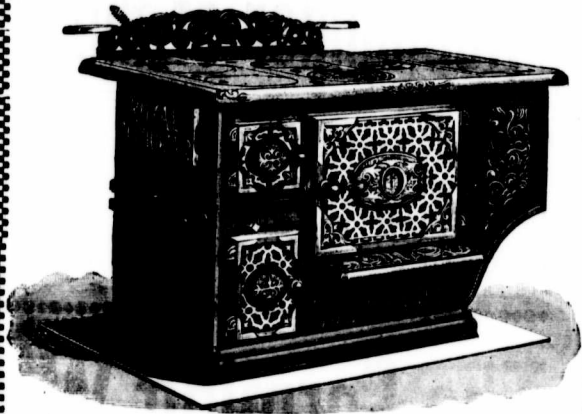

BRANTFORD ENGINES.
STRICTLY HIGH GRADE.
2 to 25 H.P.

AS AND DEAL ASOLINE ENGINES

The Perfected Product of Many Years' Experience.
Also Makers of Steel Windmills and Water-works Outfits, Etc.

WRITE US.

1 Jan 02
"GOOD CHEER" STOVES and RANGES

The "ROYAL GOOD CHEER"
A Cast-Iron Range with a Steel Plate Oven. Built to last a generation and guaranteed perfect in operation. Sold by leading dealers everywhere.

The JAS. STEWART MFG. CO., Limited, WOODSTOCK, ONT.
Our "GOOD CHEER" Lucky Pocket Piece mailed on request.

WILSON'S HIGH-CLASS SCALES

SPECIAL PRICES THIS MONTH
On 2,000 lb.
Diamond Steel Bearing SCALES

Write Today.
C. WILSON & SON
50 Esplanade St. E., TORONTO, ONT.

Sample copies of The Farming World will be sent to any address, free of charge, upon request. Send us the name of a friend who does not subscribe and we will send the paper for two weeks free on trial. Address, The Farming World, Toronto.

NEW ONTARIO FARMS

IF you are interested in procuring a farm for yourself on Easy Terms write the Department of Crown Lands, Toronto, Ontario, for a copy of a new pamphlet on **LAND SETTLEMENT IN ONTARIO.**

Hon. E. J. DAVIS, Commissioner of Crown Lands, Toronto