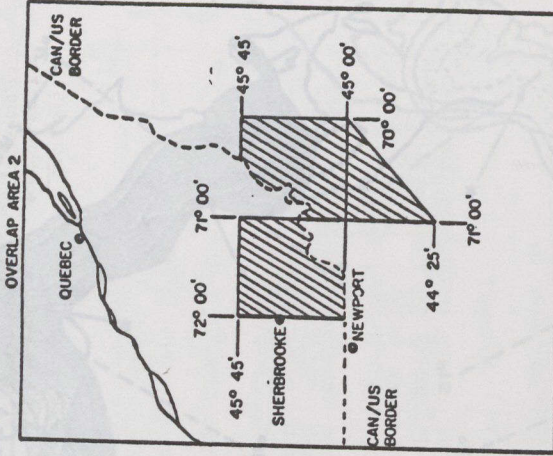

CANADA/UNITED STATES SHARING ARRANGEMENT:
806-821 MHz AND 851-866 MHz BANDS:
BAND OVERLAP COORDINATION

AREAS IN WHICH
 ASSIGNMENTS MUST
 BE CO-ORDINATED

Frequency Assignments To Be Coordinated (MHz)
(25 kHz Channel Spacing)

<u>CANADA</u>		<u>UNITED STATES</u>	
806.2750 - 811.2250		808.2625 - 811.2375	
815.7750 - 818.7250		815.7625 - 818.7375	
853.2750 - 856.2250		853.2625 - 856.2375	
860.7750 - 863.7250		860.7625 - 863.7375	
<u>OVERLAP BANDS</u>		<u>OVERLAP BANDS</u>	
806.2500 - 811.2500		806.2500 - 809.7500	
815.7500 - 818.7500		817.2500 - 818.7500	
853.2500 - 856.2500		853.2500 - 854.7500	
860.7500 - 863.7500		862.2500 - 863.7500	

Frequency Assignments To Be Coordinated (MHz)
(25 kHz Channel Spacing)

<u>CANADA</u>		<u>UNITED STATES</u>	
808.2750 - 809.7250		808.2625 - 809.7375	
817.2750 - 818.7250		817.2625 - 818.7375	
853.2750 - 854.7250		853.2625 - 854.7375	
862.2750 - 863.7250		862.2625 - 863.7375	
<u>OVERLAP BANDS</u>		<u>OVERLAP BANDS</u>	
806.2500 - 809.7500		806.2500 - 809.7500	
817.2500 - 818.7500		817.2500 - 818.7500	
853.2500 - 854.7500		853.2500 - 854.7500	
862.2500 - 863.7500		862.2500 - 863.7500	