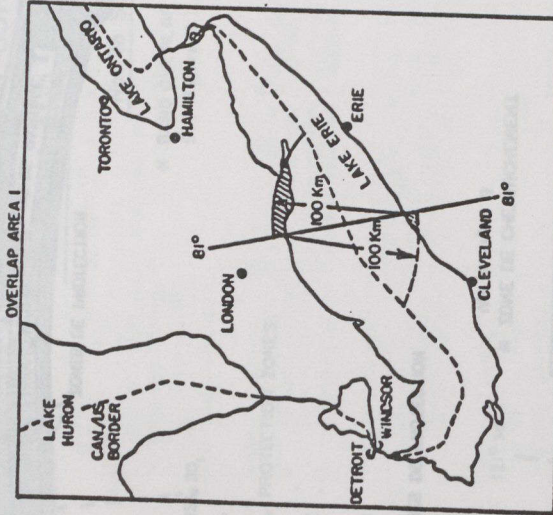

CANADA/UNITED STATES SHARING ARRANGEMENT:
806-821 MHz AND 851-866 MHz BANDS:
BAND OVERLAP COORDINATION

AREAS IN WHICH
 ASSIGNMENTS MUST
 BE CO-ORDINATED

Frequency Assignments To Be Coordinated (MHz)
(25 kHz Channel Spacing)

<u>CANADA</u>		<u>UNITED STATES</u>	
806.2750 - 811.2250		808.2625 - 811.2375	
815.7750 - 818.7250		815.7625 - 818.7375	
853.2750 - 856.2250		853.2625 - 856.2375	
860.7750 - 863.7250		860.7625 - 863.7375	
<u>OVERLAP BANDS</u>		<u>OVERLAP BANDS</u>	
806.2500 - 811.2500		806.2500 - 809.7500	
815.7500 - 818.7500		817.2500 - 818.7500	
853.2500 - 856.2500		853.2500 - 854.7500	
860.7500 - 863.7500		862.2500 - 863.7500	

Frequency Assignments To Be Coordinated (MHz)
(25 kHz Channel Spacing)

<u>CANADA</u>		<u>UNITED STATES</u>	
808.2750 - 809.7250		808.2625 - 809.7375	
817.2750 - 818.7250		817.2625 - 818.7375	
853.2750 - 854.7250		853.2625 - 854.7375	
862.2750 - 863.7250		862.2625 - 863.7375	
<u>OVERLAP BANDS</u>		<u>OVERLAP BANDS</u>	
806.2500 - 809.7500		806.2500 - 809.7500	
817.2500 - 818.7500		817.2500 - 818.7500	
853.2500 - 854.7500		853.2500 - 854.7500	
862.2500 - 863.7500		862.2500 - 863.7500	