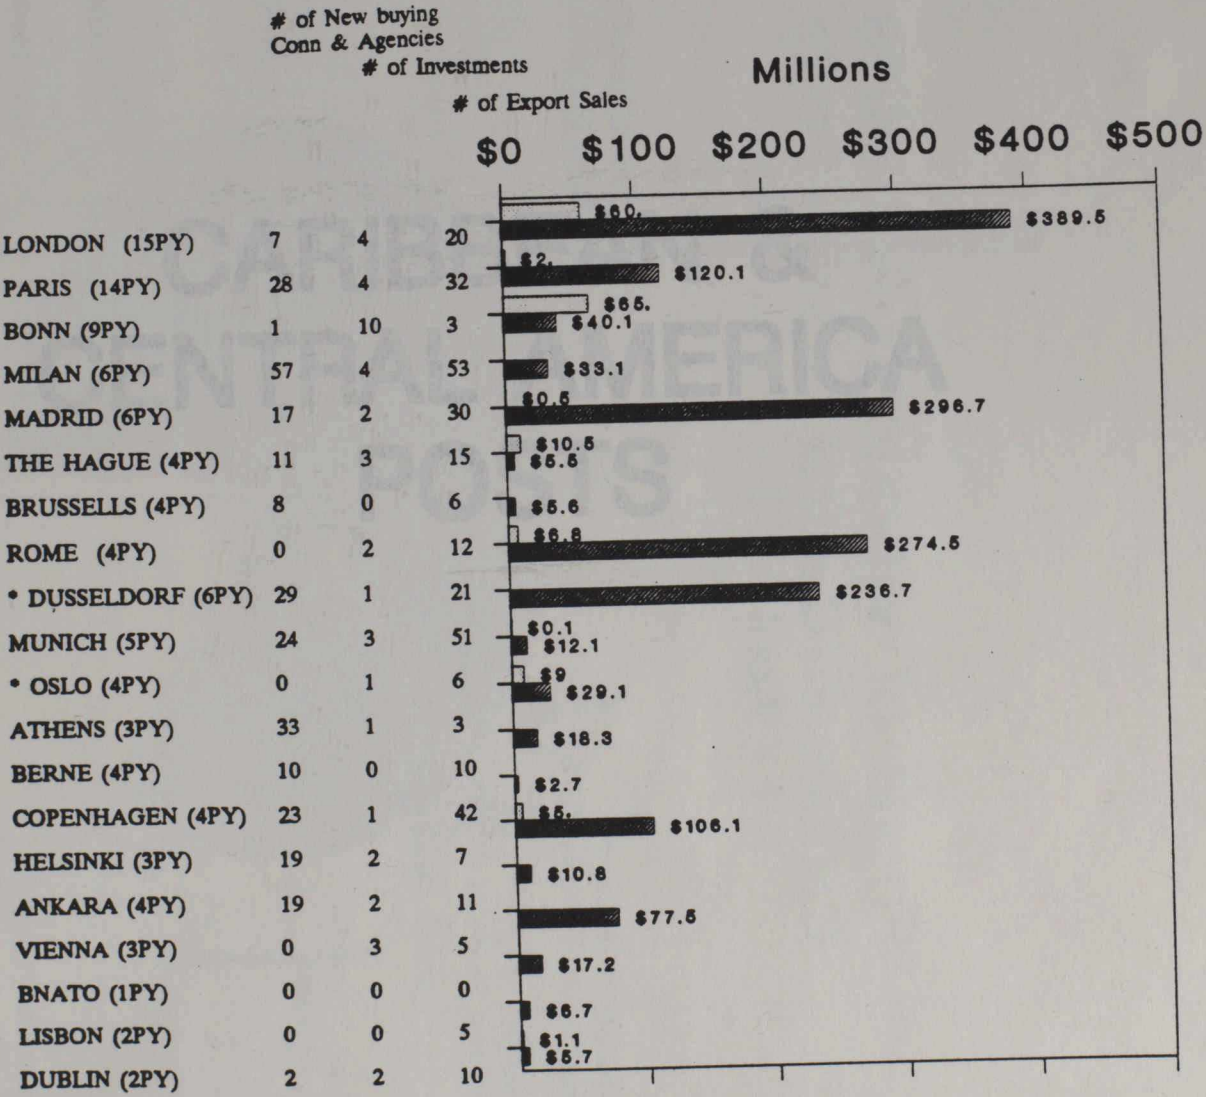

# Business Activity Reported West Europe Posts FY April 1989 - March 1990

**VALUE**

Investment Related
  Export Related

(PY refers to Trade Program PYS)  
\*3 of 4 reports rec'd