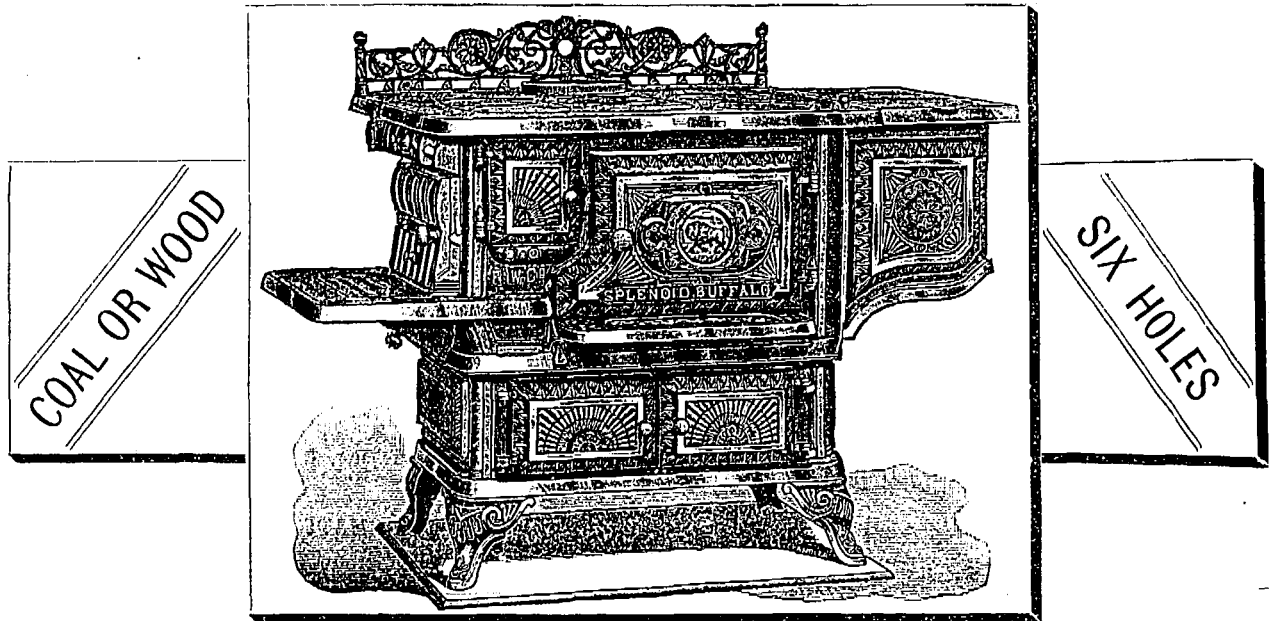

# SPLENDID \* BUFFALO

## RANGE

This elegant Range is a triumph in industrial art and finish, embodying every modern improvement, including the celebrated "DUPLUS" centre-agitating, dumping grate, bailed sheet-iron ash pan, oven door toe-catch, and other special features that can only be appreciated by the user. We make four sizes and six styles in each size.