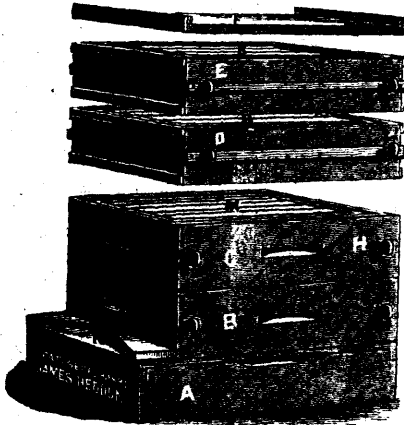

THE NEW HEDDON HIVE

We have bought out the interest of the inventor in his Canadian patent, and we are in a position to make and sell the Heddon Reversible Hive, got up in any shape to suit the purchaser—either in the flat or nailed.

The engraving gives a good idea of the hive. The brood-chamber is in two sections; also the surplus arrangement, which may be interchanged or inverted at will. The cover, bottom-board, and top and bottom of each sectional case has one-half of a regular bee-space, so that the surplus cases with the sections may be placed between the two brood chambers, or the latter may be transposed or inverted—in fact, all parts of the hive are perfectly interchangeable. The brood-frames will ALL be bored for wires.

A SAMPLE HIVE

includes the bottom board and stand; a slatted honey board; a cover; two 6-inch brood chambers, each containing 8 frames, wired; two surplus arrangements, each containing 28 one-pound sections, both with wide frames and separators, both of which can be interchanged or reversed at will. Price, nailed \$2.90; nailed and painted \$3.25. It is absolutely essential to order one nailed hive as a pattern for putting those in the flat together correctly.

No. 1 consists of the stand, bottom-board, cover, two 6-inch brood-chambers, 16 frames with holes punched for wiring, and the slatted honey-board, price \$1.25 each.

No. 2 is the same as No. 1, with the addition of one surplus arrangement, containing 28 sections, with separators—interchangeable and reversible. Price \$1.75 each; without sections, \$1.60.