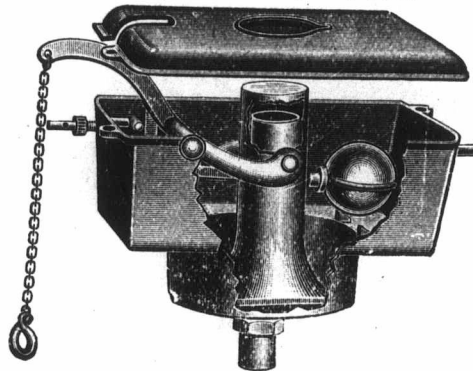

Telegraphic Address:
Alabaster, Birmingham.

Alabaster & Wilson
LEGGE LANE,
Birmingham,
ENGLAND.

WEDDING RING DEPARTMENT.

BEST FINISH WEDDING RINGS, 22-CT., 18-CT., 9-CT.

These Drawings are
to Scale,

and show a 3½ dwt. 9-ct., 4½ dwt.
18-ct., and 5 dwt. 22-ct. WEDDING
RING of each shape, and section
of same.

Order Shapes under Name given. Names in Rings indicate Shapes. All Made to Order.

Dart Spring & Safe Company

Manufacturers of

BENT STEEL, FIRE AND BURGLAR

PROOF SAFES.

West Bromwich, - ENGLAND

Special Prices to Canadians under the New Tariff, 33 1-3 per cent. in favour of Great Britain.

... TRY ...
John Wheeler & Son,

For Water Closet Cisterns and Pumps, etc.

**LANGLEY, Near
Birmingham, Eng.**

Special Prices to Canadians under New Tariff, 33 1-3 per cent. in favour of Great Britain.

DOCKS!