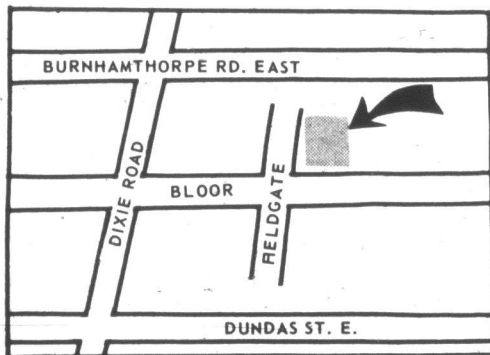

FOREST GLEN SHOPPING CENTRE

Take a tip from old Saint Nick!

Here's your guide to better Christmas gift buying. The friendly merchants at the Forest Glen Shopping Centre have assembled their best for you to choose your presents from. You'll find us courteous and reliable, our prices reasonable. No parking meters -- no parking problems! No matter what you're looking for you'll find it here! Shop early for best selection.

GREAT GIFTS FOR EVERYONE, INCLUDING YOURSELF!