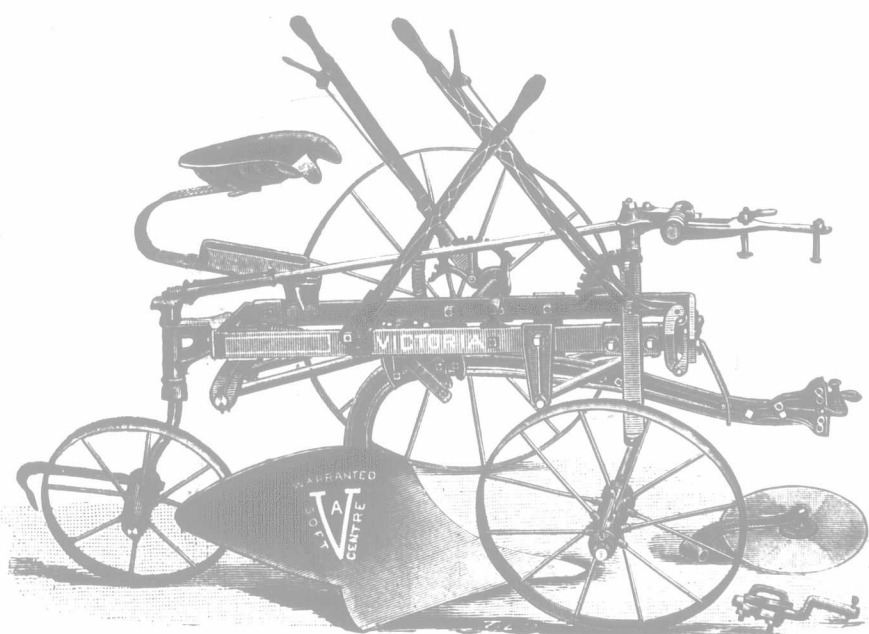

## VICTORIA GANGS AND SULKIES

Specially constructed to meet Western requirements.

Distinctive features:

STRAIGHT DRAFT  
EASY RUNNING  
EASY TO HANDLE

Equipped with different bottoms to suit different natures of soil.