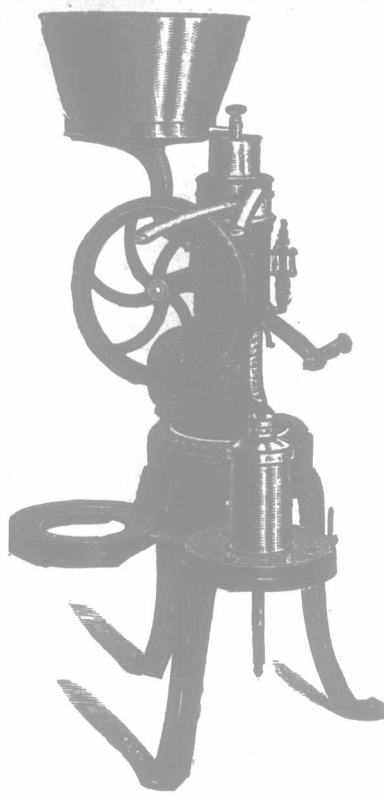

BOYS FOR FARM HELP

National Greatness

Depends on the Prosperity of the Farmer.

The prosperity of the farmer depends largely on having a

National Cream Separator

which will save time and labor, and insure additional profits in the dairy.

Many a farmer has lost the price of a Separator by delaying purchase. Buy now. The National soon

Pays for Itself.

We know the merits of our machine, fear no opposition, and solicit a free trial.

Don't worry about the price, the extra cream will settle for the National.

The RAYMOND MFG. CO., Limited, P. O. Box 518, WINNIPEG, MAN.

Our Metal Ceilings

in classified designs, always look neat and attractive—will not crack or get loose, are sanitary and fire-proof, can be put on over plaster, are easily applied and not expensive.

Our free catalogue will interest you, and if you send size of room we will make an acceptable offer.

METAL SHINGLE & SIDING Co., Limited, - Preston, Ont., Dept. 3.

In answering any advertisement on this page, kindly mention the FARMER'S ADVOCATE.