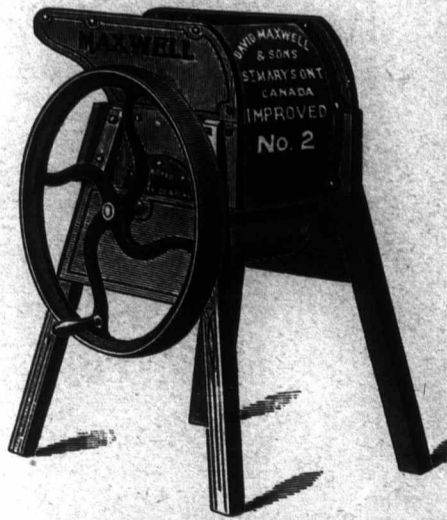

Root Pulpers
4 DIFFERENT STYLES. Slicers.

Improved Roller Bearings.
Power or Hand Machines.
Pulping or Slicing Cylinders.

ALL MODERN IMPROVEMENTS
WILL BE FOUND ON THE

Maxwell Machines.

SEND FOR CATALOGUE WITH
FULL DESCRIPTIONS.

9 CORDS IN 10 HOURS

PLEASE MENTION FARMER'S ADVOCATE.

A MACHINE

to weave fence of coiled hard steel spring wire at half price of factory fence. $25 buys wire for 100 Rod Fence. Catalogue Free. Address, Carter Wire Fence Mach. Co. Box 6. Mt. Sterling, O.
S. CROUCH, Box 12, Ridgetown, Ont., General Agent for Ontario. FRED SMITH, Box 16, Brandon, Man., Agent for Manitoba and N.-W. Territories. No duty on wire.

LIVE STOCK AUCTIONEER.
The undersigned is prepared to conduct pure-bred auction sales. 20 years' experience. References: John I. Hobson and Alfred Stone, Guelph; Jas. Hunter, Alma, and Mossom Boyd, Bobcaygeon. Thos. Ingram, Care Mercury Office, Guelph, Ont.