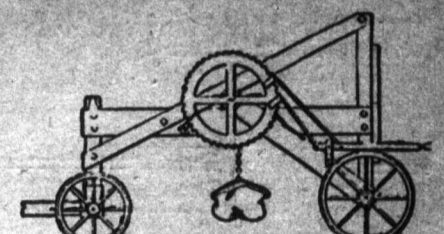

THE PATENT FOR SALE
Has an 18,000-lb. Lifting Capacity, which is Unequaled.

For particulars write—
COPP BROS., LIMITED,
HAMILTON, ONT.
A. LEMIRE, PROPRIETOR, Wotton, Que.
At all the leading exhibitions.

Persianic
Sheep Dip
and Animal Wash.

A NON-POISONOUS LIQUID "DIP."
Kills Ticks. Kills Red Lice. Heals Wounds.
Greatly Improves quality of WOOL.
For Horses, Cattle, and Pigs.
Removes all insects. Thoroughly cleanses the skin.
Leading "STOCKMEN" endorse it as the CHEAPEST and most EFFECTIVE "Dip" on the market.
SOLD BY ALL DRUGGISTS, 50 cents PER QT. Special rates in larger quantities.

MADE ONLY BY
The Pickhardt Renfrew Co.
LIMITED,
STOUFFVILLE, ONT.

STAY AT
HOTEL LELAND

The Leading Hotel of the West.
ALL MODERN CONVENIENCES. BATHS, $2 TO $4 PER DAY. IN "BUS" MEETS ALL TRAINS.
W. D. DOUGLAS, Prop., Winnipeg, Man.