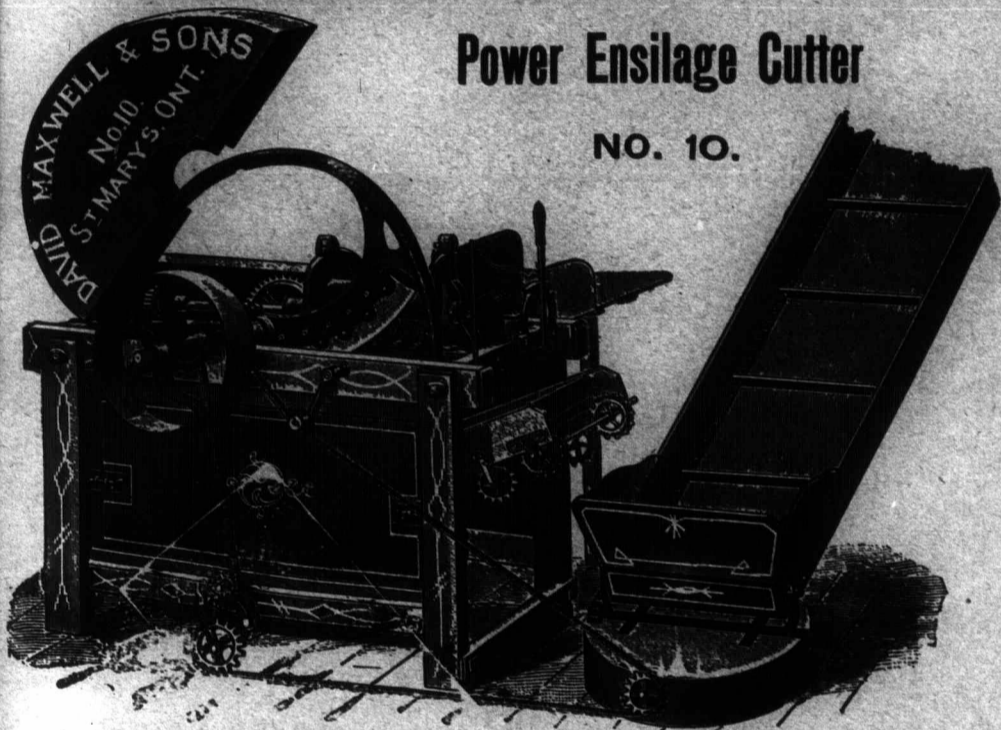

The most modern—from new and improved patterns. Durable, Powerful, and Efficient. Send for Catalogue with full description.