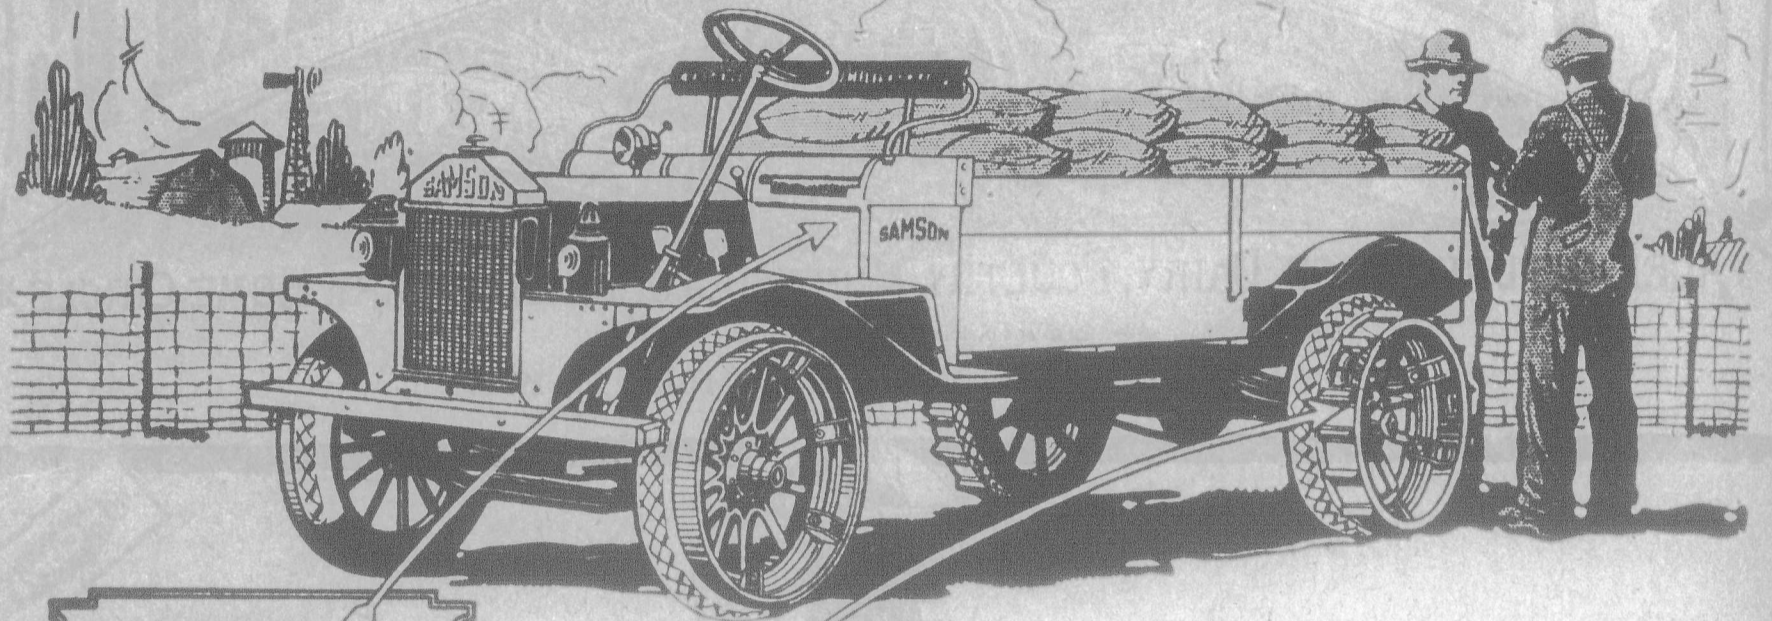

### Close Coupled Seat

One-third More Loading Space

Look at this picture of the SAMSON Truck. Note how the seat is placed forward alongside of the hood—instead of back of the hood. This gives one-third more loading space for SAMSON Truck users than is possible in other trucks of same rated size and capacity

### Extension Bases

Demountable Cleat Bands Cannot Sink in Soft Ground

This is one of the newest truck inventions and exclusively on the SAMSON. The wheels carry extension bases, and the rear wheels are equipped with demountable cleat bands and grousers. This provides sure traction in any weather on any road, or in any field. Mud, snow, slush or soft ground hold no terrors for SAMSON Truck users

## Built for Farm Work

The Samson Truck is not just an ordinary truck for average hauling on good roads. It is a practical, proven mechanical unit and is built especially for farm hauling in the hard-going fields, as well as on the worst roads. You can use it in soft, slushy fields. You can use it on heavy, muddy roads. The Samson makes its own road. This is important to farmers in this community because it means in bad weather, when the roads are muddy and the fields are soft, the owners of Samson Trucks will not have their trucks idle at busy times. They can go right along with all their hauling. The special and exclusive Samson Truck features, explained opposite, make this possible.

The Wonderful Gilson has the largest sale of any silo filler under the British Flag—it is absolutely guaranteed to be the lightest running blower cutter made. It has an overwhelming reputation for wonderful performance and staunch dependability.