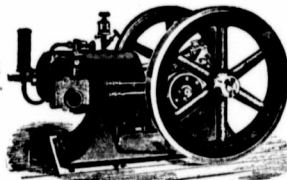

The Goldie & McCulloch Co. Limited GALT, ONT.

THE MODEL GAS and GASOLINE ENGINE is admirably adapted for creamery or farm work.