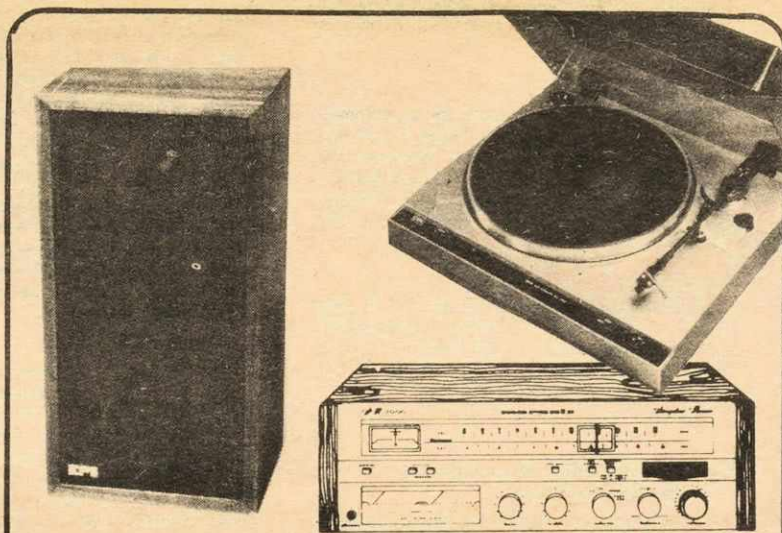

NOVEMBER SALE

Fantastic Package Deals - Something for Everyone

The lowest price in town on a quality stereo package. It all starts with the C.E.C.8001 turntable; a belt drive, semi automatic unit that delivers more sound quality for the dollar than any other unit we know of. We include a quality Audio Technica Magnetic Cartridge, the AT110E. This combination makes sure you get all the music on the record and delivers it to the Yamaha A-450 amp. The amp has excellent control facilities including inputs for two tape decks, phono & tuner; variable loudness control; bass & treble controls & a great big 30 watts per channel R.M.S. of pure clean power to drive the new Yamaha NS60 speakers which put out clear crisp sound in a sensibly sized enclosure. The sound of this system is equal to more than the sum of its parts & at a price that defies the laws of economics. Come in & hear what quality and value sound like.

SALE PRICE **\$578.00**

This package is a fine example of just how far your stereo dollar can go. We begin with a **Consumer's Guide** best buy recommendation -- the **Marantz SR 1000**. This AM/FM stereo receiver is best buy material all the way. Although its rated output is 20 watts R.M.S. per channel, tests show it puts out 30. Now that's getting your money's worth. Another winner of numerous best buy accolades are the E.P.I. 100 speakers, a two way acoustic suspension system that has been a standard of the industry ever since their introduction, a classic speaker capable of delivering powerful, smooth, well dispersed sound on any program material. We top this package off with the great C.E.C. 8001 turntable; an excellent match in terms of value & performance. We include an Audio Technica AT110E Magnetic Cartridge. With a manufacturer's sugg. list of \$909.00, you save big when you purchase this package at our special price of only