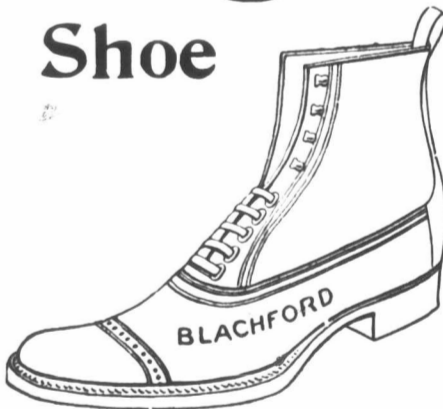

Is worth double the price you pay for them. In men's and women's.

H. & C. Blachford 114 Yonge St.

Ask your grocer for **Windsor Salt** For Table and Dairy, Purest and Best

GEO. W. COOLEY Importer of 567 Yonge St. **High-Class Wines & Spirits** for Medicinal use. Telephone 3069. **Sacramental Wine**