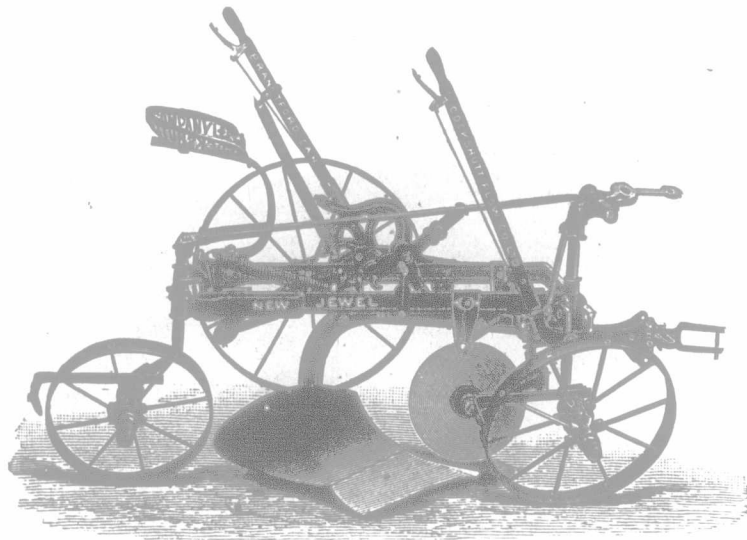

# The JEWEL

**Sure to give  
Satisfaction**

**We Make**

a complete line of High-grade Implements.

**You Want the Best**

Cockshutt Plows are uniformly tempered and polished, our new factory being equipped with the latest improved machines for doing this work in a scientific manner.

**Your Money's Worth**

is what you get with every Cockshutt implement.

JEWEL SULKY PLOW.

**T**HIS is our 1905 Improved Jewel Sulky Plow. It has all the latest and best ideas in plow building. It is equipped with our new foot-lift which is within easy reach of the operator. The wheels have 1000-mile dust-proof boxes. The furrow and rear wheels are connected by a controlling rod which works automatically.

The frame is strong and rigid. The bottom turns a nice furrow and will clean in any soil.

**The Cockshutt Line of Implements  
Is Unequaled**

WRITE FOR OUR ILLUSTRATED CATALOGUE.

**COCKSHUTT PLOW COMPANY, LIMITED, Winnipeg, Man.**  
Factory, - Brantford.