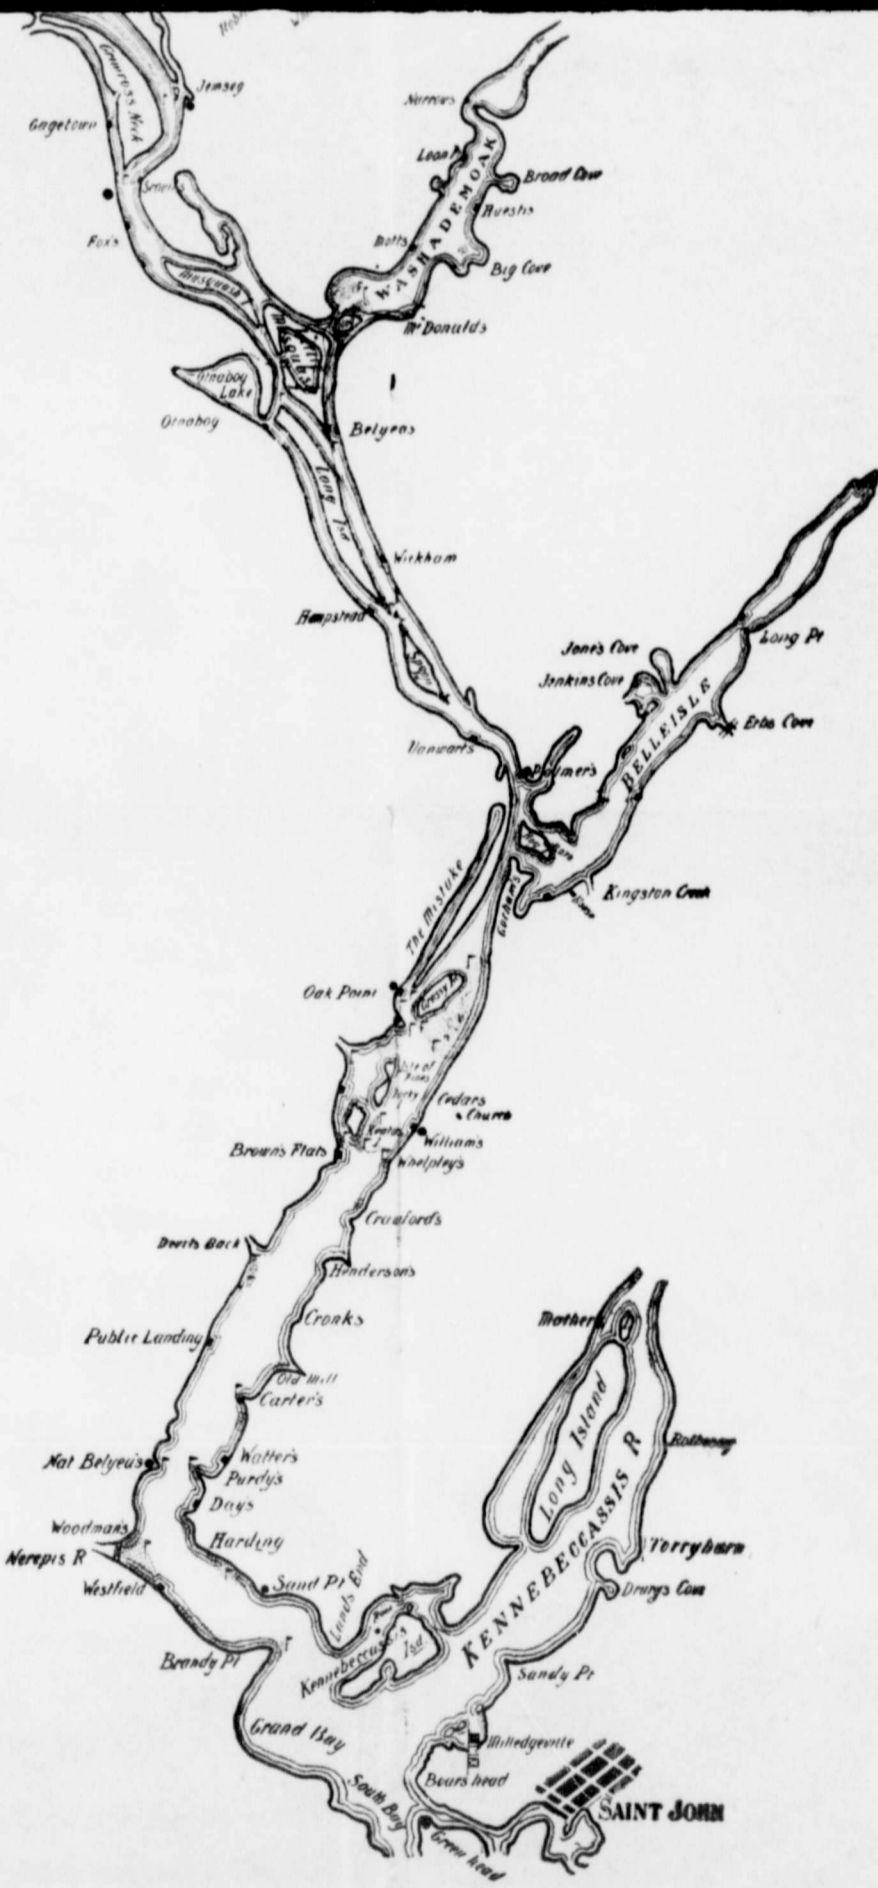

Royal
Kennebecensis
Yacht Club.

MAP OF
THE RIVER SAINT JOHN

BY ROBERT JARDINE

ENGRAVED BY WESLEY CO

- Notes
- Lighthouses ●
 - Wharves ■
 - Stakes T
 - Pool Ground [wavy lines]