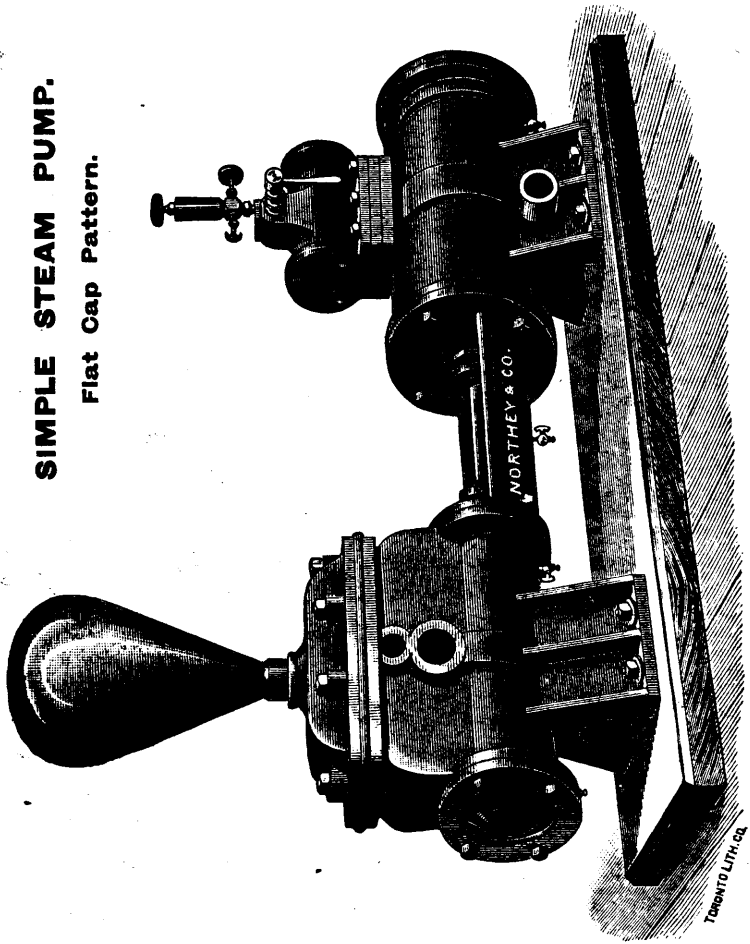

NORTHEY & CO'S STEAM PUMP WORKS,

Toronto, Ontario.

SIMPLE STEAM PUMP.

Flat Cap Pattern.

DUPLEX STEAM PUMP.

SPECIAL STEAM PUMP.

Steam Pumps of the best and latest designs for mining purposes, Boiler Feeding, Fire Protection, and General Water Supply, Etc.