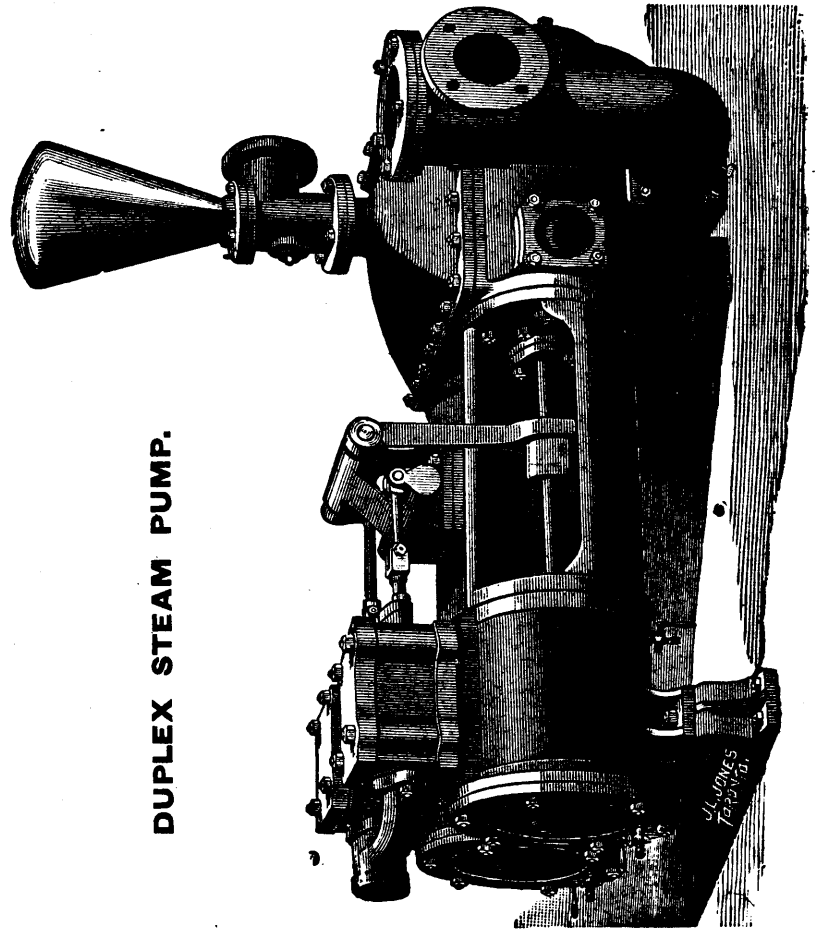

NORTHEY & CO'S STEAM PUMP WORKS,

Toronto, Ontario.

SIMPLE STEAM PUMP.

Flat Cap Pattern.

DUPLEX STEAM PUMP.

SPECIAL STEAM PUMP.

Steam Pumps of the best and latest designs for mining purposes, Boiler Feeding, Fire Protection, and General Water Supply, Etc.