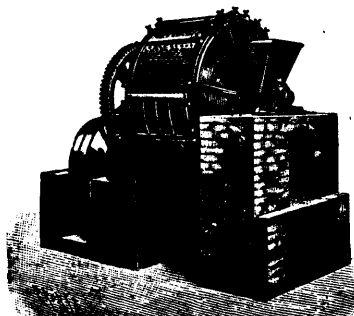

FRIED. KRUPP GRUSONWERK,

MAGDEBURG-BUCKAU (GERMANY.)

ENGINEERING WORKS, IRON AND STEEL FOUNDRY.

CONCENTRATION MACHINERY.
Gruson Rock and Ore Crushers of specially strong construction.
Roller Mills, Stamp Batteries.
CHROME STEEL SHOES and DIES.
Ball Mills, with a continuous feed and discharge improved system for reducing ores to any degree of fineness.

MORE THAN 700 AT WORK.

Amalgamating Apparatus, Hydraulic Classifiers, Jig Machines, Harz and Bilharz Patterns, Round Buddles, Improved Rotary Tables, Improved Percussion Tables, Salsburg Tables, Sweeping Tables, Amalgam Cleaners, Amalgam-Distilling and Gold Smelting Furnaces, etc.

COMPLETE CONCENTRATION PLANTS.
Plants for Silver Extraction by the Francke Amalgamation System.

Twelve Awards at the Columbian Exposition.

AGENTS:

CANADA: JAS. W. PYKE & CO.,
35 St. Francois Xavier Street,
MONTREAL.

For the United States: THOS. PROSSER & SON, 14 Gold St. New York.
For Mexico: Oficina Técnica de las Fabricas, de Fried. Krupp, Essen y Fried. Krupp Grusonwerk, Magdeburg-Buckau, 20 Calle de San Augustin, Mexico.
For South Africa: Fried. Krupp Grusonwerk. South African Agency, P. O. Box 399, Johannesburg, S. A. R.

TRURO FOUNDRY & MACHINE CO

GOLD MINING MACHINERY

Engineers BoilerMakers' and Founders

TRURO N.S.

WITH LATEST IMPROVEMENTS

WINDING ENGINES

Special Mixture, Shoes & Dies

With the BEST RECORD IN THE WORLD

Wearing quality unsurpassed

ROTARY SAW MILLS.