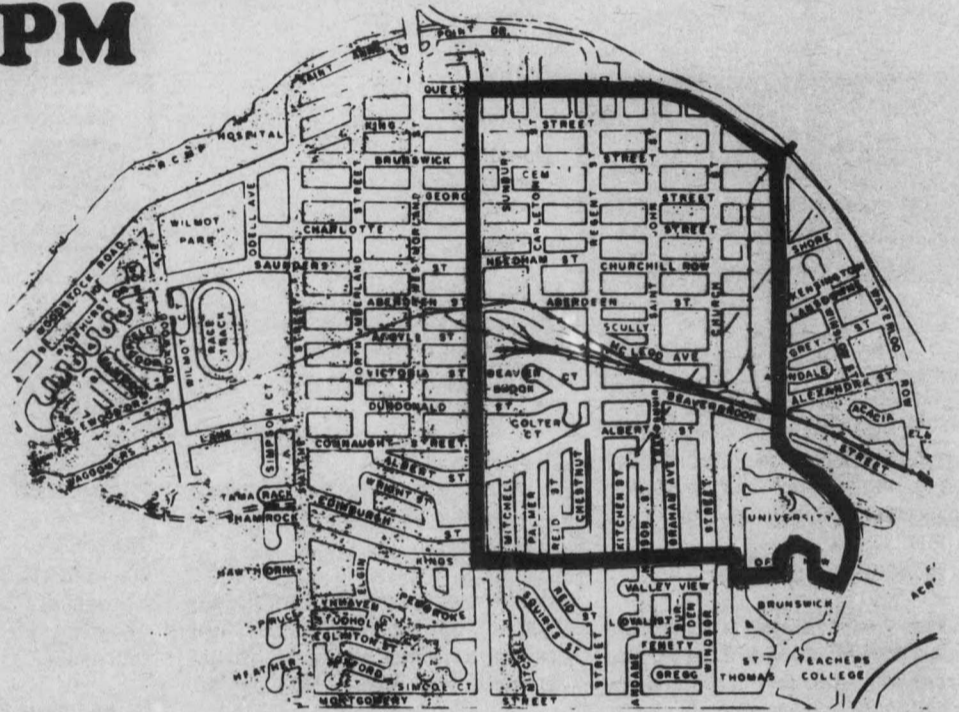

GRAND FINALE!!

WINTER CARNIVAL

PARADE 1992

Saturday, February 1st

2 - 4PM

Parade route will start at the SUB, go down through the university to Queen, left on Queen St. to York, up York St. to Kings College and then back to the SUB

• Loonie Wednesdays • Loonie Wednesdays • Loonie Wednesdays • Loonie Wednesdays • Loonie Wednesdays • Loonie Wednesdays •

Loonie Wednesdays • Loonie Wednesdays • Loonie Wednesdays • Loonie Wednesdays • Loonie Wednesdays • Loonie Wednesdays •