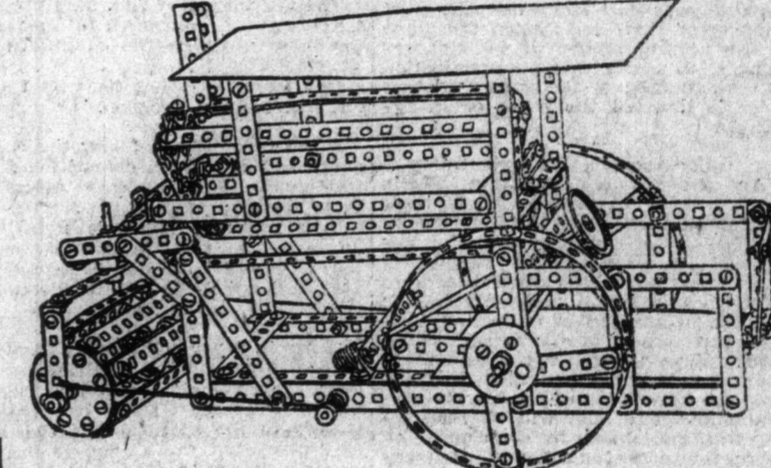

R.R. bridge made with Modelit outfit C, $3.00 set.

Steam roller made with Modelit outfit G, $15.00 set.