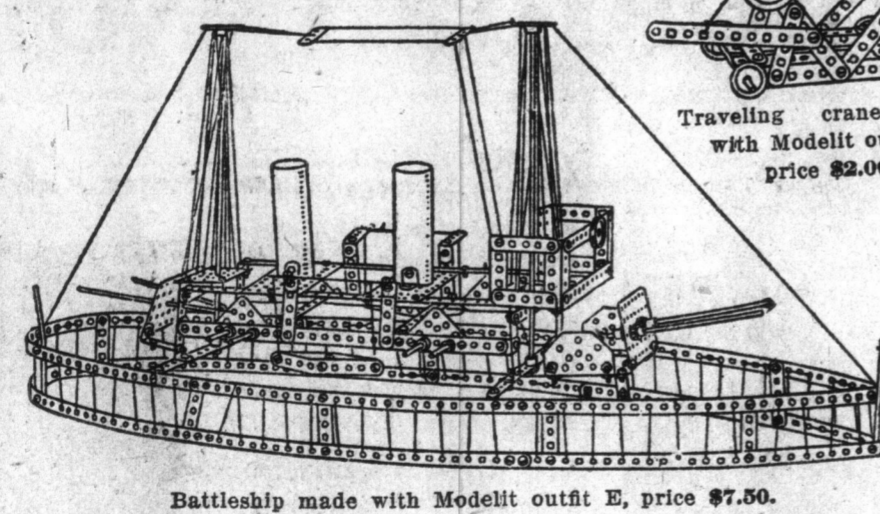

Battleship made with Modelit outfit E, price $7.50.