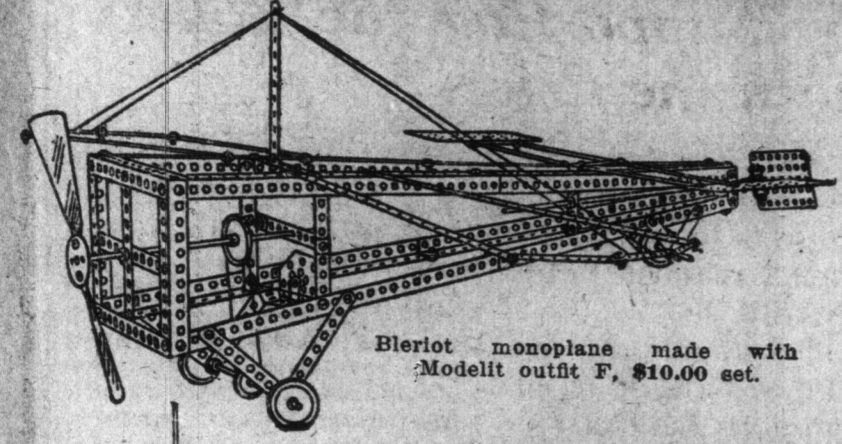

STORE OPENS 8.30 A.M.
AND CLOSES AT 5 P.M.

EATON'S DAILY STORE NEWS

SANTA CLAUS IN TOYLAND
9 TO 11 A.M. — 2 TO 4 P.M.

Illustrating Some of the Interesting Things Boys Can Make With Modelit and Erector Construction Sets---Get Him a Set for Christmas

THESE CONSTRUCTION SETS make an attractive and interesting toy for the boy, as well as providing him with an educational training along the first principles of mechanics. Each model can be taken apart and other models made with same parts. It is sometimes necessary, however, if larger models are to be made, to purchase the accessory set, which contains numerous extra parts. A book of instruction, showing plans of the many models, is included with each outfit. The illustrations on this page are from "MODELIT" sets.

Erector Sets
Practically these same models can be made with Erector construction sets. They are priced exactly the same and are known by numbers as follows:

Set No. 1	1.00	Set No. 2	2.00
Set No. 3	3.00	Set No. 4	5.00
Set No. 5	7.50	Set No. 6	10.00
Set No. 7	15.00		