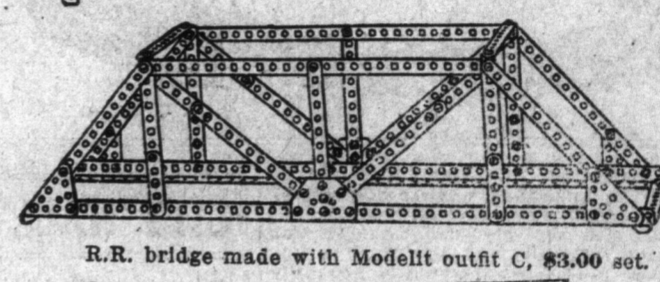

Observation tower, Modelit outfit G, \$15.00.

Revolving foot bridge made with Modelit outfit A, \$1.00 set.

Arch bridge made with Modelit outfit B, \$2.00 set.

R.R. bridge made with Modelit outfit C, \$3.00 set.