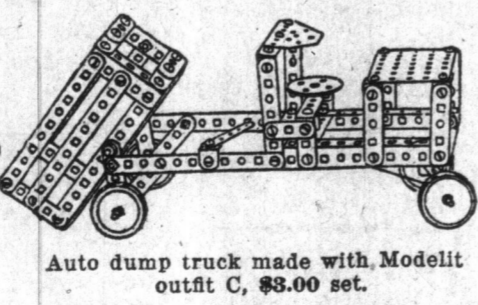

—See demonstration in Toyland, Main Floor of Furniture Bldg.

Elevated derrick, outfit D, price \$5.00.

Iceboat made with Modelit outfit B, price \$2.00.

Traveling crane made with Modelit outfit B, price \$2.00.

Wagon made with outfit C, price \$3.00.

Coal hoist made with Modelit outfit G, \$15.00 set.

Windmill pump, Modelit D, price \$5.00.

Battleship made with Modelit outfit E, price \$7.50.

Pile driver made with Modelit outfit C, \$3.00 set.

Auto truck made with Modelit outfit C, \$3.00 set.

Windmill made with Modelit outfit C, price \$3.00.

Auto dump truck made with Modelit outfit C, \$3.00 set.

Steamboat made with Modelit outfit B, \$2.00 set.