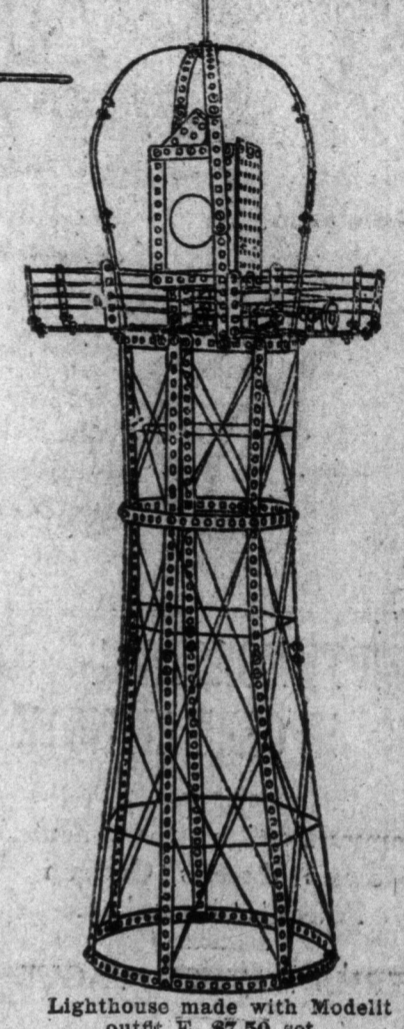

Lighthouse made with Modelit outfit E, $7.50 set.

Erector Sets
Practically these same models can be made with Erector construction sets. They are priced exactly the same and are known by numbers as follows:

Set No. 1	1.00	Set No. 2	2.00
Set No. 3	3.00	Set No. 4	5.00
Set No. 5	7.50	Set No. 6	10.00
Set No. 7	15.00		

—See demonstration in Toyland, Main Floor of Furniture Bldg.