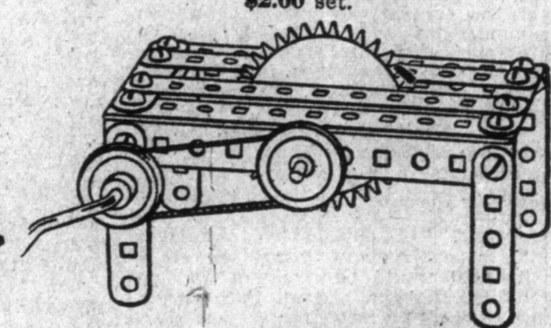

Observation tower, Modelit outfit G, \$15.00.

Revolving foot bridge made with Modelit outfit A, \$1.00 set.

Arch bridge made with Modelit outfit B, \$2.00 set.

R.R. bridge made with Modelit outfit C, \$3.00 set.

Trolley car made with Modelit outfit F, \$10.00 set.

Circular saw made with Modelit outfit A, \$1.00 set.

Steam roller made with Modelit outfit G, \$15.00 set.

Lighthouse made with Modelit outfit E, \$7.50 set.

Erector Sets
Practically these same models can be made with Erector construction sets. They are priced exactly the same and are known by numbers as follows:

Set No. 1	1.00	Set No. 2	2.00
Set No. 3	3.00	Set No. 4	5.00
Set No. 5	7.50	Set No. 6	10.00
Set No. 7	15.00		