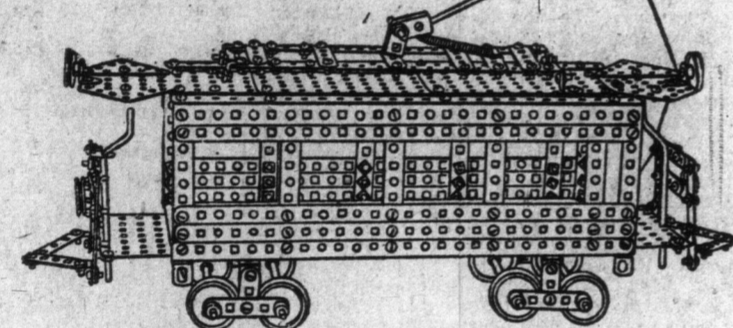

Observation tower, Modelit outfit G, \$15.00.

Revolving foot bridge made with Modelit outfit A, \$1.00 set.

Arch bridge made with Modelit outfit B, \$2.00 set.

R.R. bridge made with Modelit outfit C, \$3.00 set.

Trolley car made with Modelit outfit F, \$10.00 set.

Circular saw made with Modelit outfit A, \$1.00 set.

Steam roller made with Modelit outfit G, \$15.00 set.

Lighthouse made with Modelit outfit E, \$7.50 set.

Erector Sets
Practically these same models can be made with Erector construction sets. They are priced exactly the same and are known by numbers as follows:

Set No. 1	1.00	Set No. 2	2.00
Set No. 3	3.00	Set No. 4	5.00
Set No. 5	7.50	Set No. 6	10.00
Set No. 7	15.00		