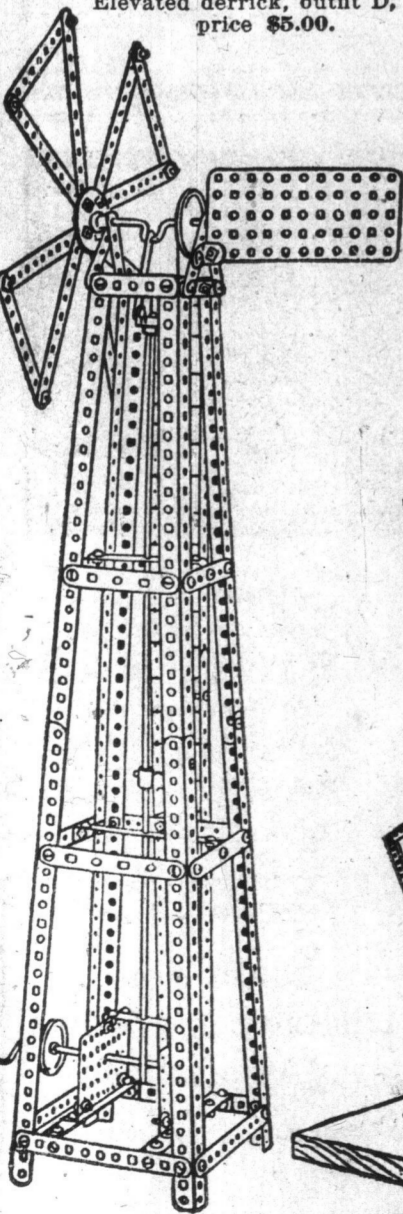

Windmill made with Modelit outfit C, price $3.00.

Windmill pump, Modelit D, price $5.00.