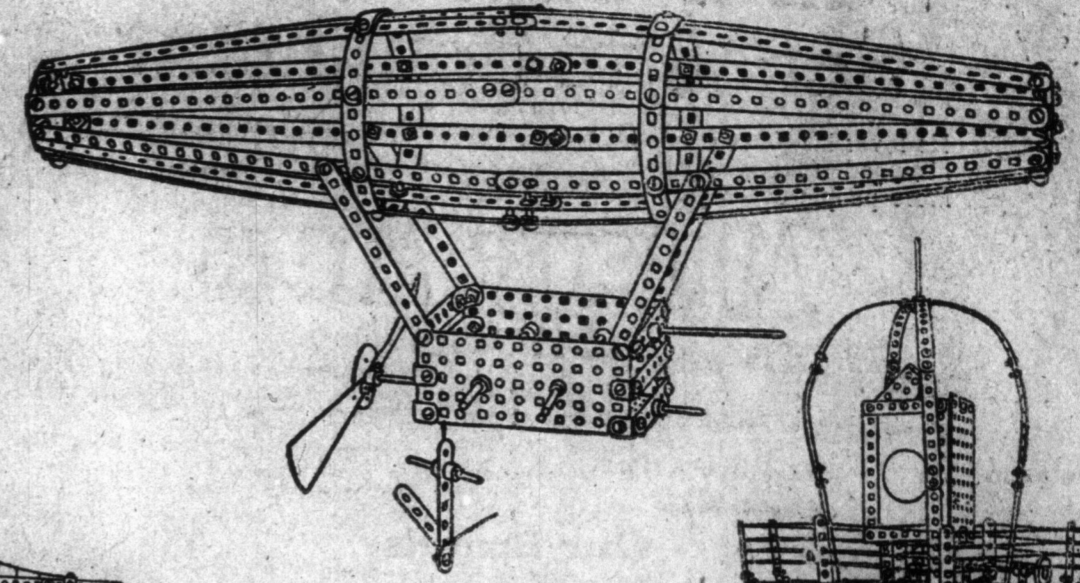

Zeppelin made with Modelit outfit F, $10.00 set.