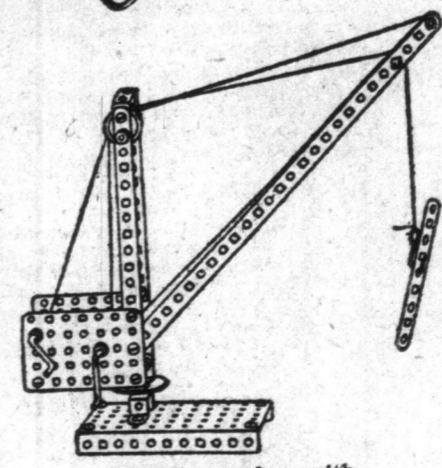

Auto truck made with Modelit outfit C, \$3.00 set.

Windmill made with Modelit outfit C, price \$3.00.

Auto dump truck made with Modelit outfit C, \$3.00 set.

Steamboat made with Modelit outfit B, \$2.00 set.

R.R. signal made with Modelit outfit C, price \$3.00.

Derrick made with Modelit outfit B, price \$2.00.

R.R. semaphore made with Modelit outfit C, price \$3.00.

Aero swing made with Modelit outfit E, \$7.50 set.