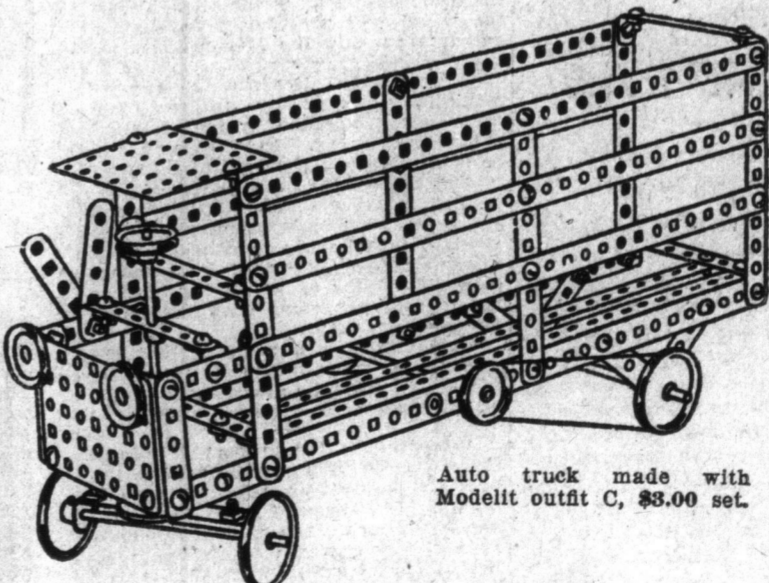

—See demonstration in Toyland, Main Floor of Furniture Bldg.

Elevated derrick, outfit D, price \$5.00.

Iceboat made with Modelit outfit B, price \$2.00.

Traveling crane made with Modelit outfit B, price \$2.00.

Wagon made with outfit C, price \$3.00.

Coal hoist made with Modelit outfit G, \$15.00 set.

Windmill pump, Modelit D, price \$5.00.

Battleship made with Modelit outfit E, price \$7.50.

Pile driver made with Modelit outfit C, \$3.00 set.

Auto truck made with Modelit outfit C, \$3.00 set.

Windmill made with Modelit outfit C, price \$3.00.

Auto dump truck made with Modelit outfit C, \$3.00 set.

Steamboat made with Modelit outfit B, \$2.00 set.