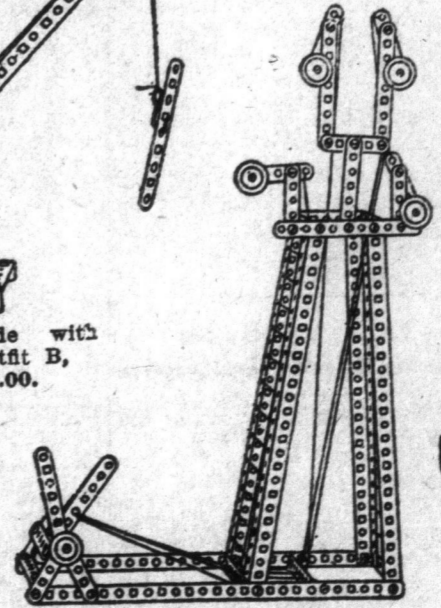

Auto truck made with Modelit outfit C, \$3.00 set.

Windmill made with Modelit outfit C, price \$3.00.

Auto dump truck made with Modelit outfit C, \$3.00 set.

Steamboat made with Modelit outfit B, \$2.00 set.

R.R. signal made with Modelit outfit C, price \$3.00.

Derrick made with Modelit outfit B, price \$2.00.

R.R. semaphore made with Modelit outfit C, price \$3.00.

Aero swing made with Modelit outfit E, \$7.50 set.