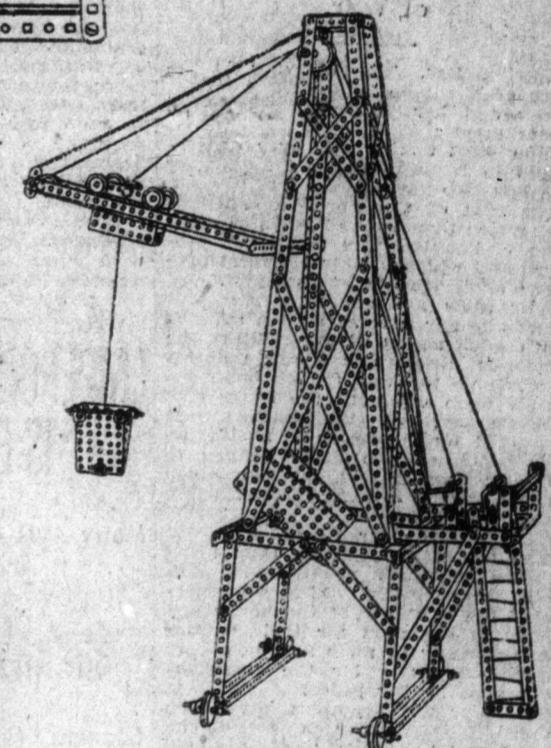

Coal hoist made with Modelit outfit G, $15.00 set.