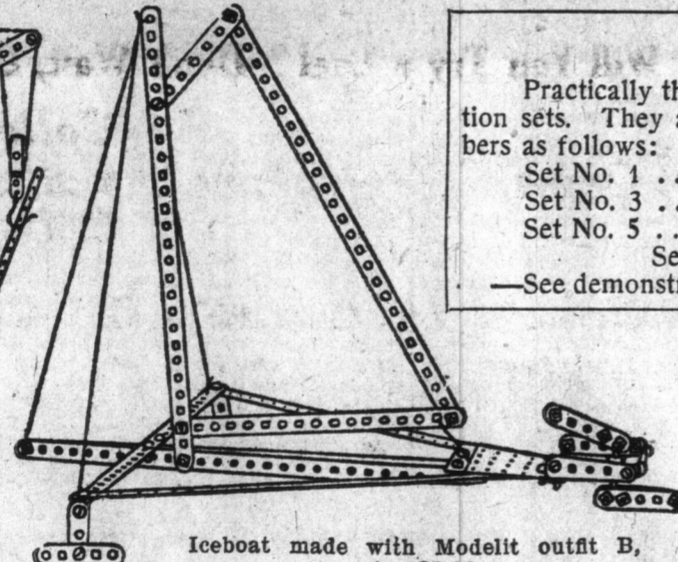

Iceboat made with Modelit outfit B, price $2.00.