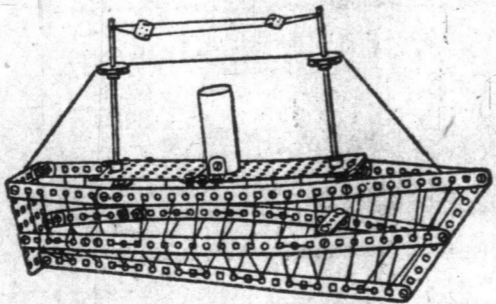

—See demonstration in Toyland, Main Floor of Furniture Bldg.

Elevated derrick, outfit D, price \$5.00.

Iceboat made with Modelit outfit B, price \$2.00.

Traveling crane made with Modelit outfit B, price \$2.00.

Wagon made with outfit C, price \$3.00.

Coal hoist made with Modelit outfit G, \$15.00 set.

Windmill pump, Modelit D, price \$5.00.

Battleship made with Modelit outfit E, price \$7.50.

Pile driver made with Modelit outfit C, \$3.00 set.

Auto truck made with Modelit outfit C, \$3.00 set.

Windmill made with Modelit outfit C, price \$3.00.

Auto dump truck made with Modelit outfit C, \$3.00 set.

Steamboat made with Modelit outfit B, \$2.00 set.