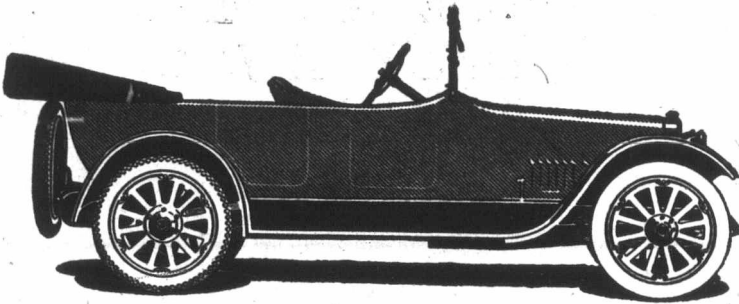

# McLAUGHLIN-BUICK

## Automobiles

Every 1916 Model a Six

MODEL D45

The following prices should be convincing evidence of the unprecedented values we are offering; all cars fully equipped.

These prices F.O.B. Oshawa.

MODEL D-55.	Seven Passenger Touring Car, 50 to 55 H.P.....	\$2,150.00
MODEL D-54.	Runabout, 50 to 55 H.P.....	2,125.00
MODEL D-45.	Five Passenger Touring Car, 40 to 45 H.P.....	1,385.00
MODEL D-44.	Runabout, 40 to 45 H.P.....	1,295.00
MODEL D-60.	Six-Cylinder, Five Passenger Touring Car, 30 to 35 H.P.....	1,085.00