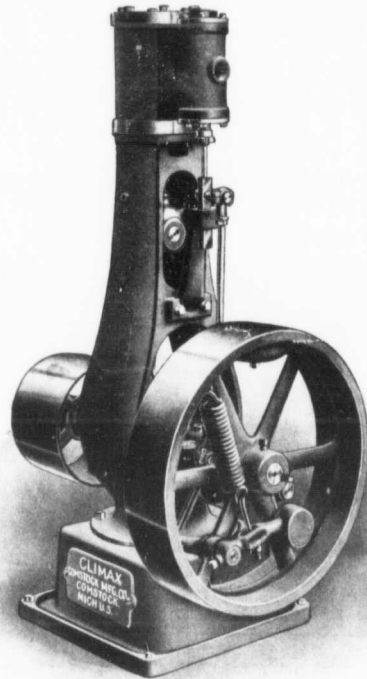

Steam, Gas or Compressed Air Plants

If you need anything in the way of Power Plant Equipment, whether it be Steam, Gas, Compressed Air or Electrical Equipment, be sure to let us quote on your requirements.

Climax Vertical Automatic Engines up to 25 h.p.

The Gardner Steam Actuated Compressor—12x12x12 in Stock

GET OUR CATALOGUE
AND PRICES ON
POWER EQUIPMENT
AND TRANSMISSION
SUPPLIES.

The A. R. WILLIAMS MACHINERY COMPANY LIMITED