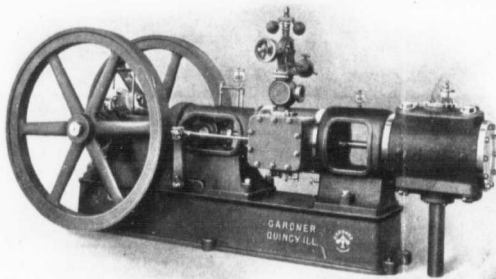

Climax Vertical Automatic Engines up to 25 h.p.

The Gardner Steam Actuated Compressor—12x12x12 in Stock

GET OUR CATALOGUE
AND PRICES ON
POWER EQUIPMENT
AND TRANSMISSION
SUPPLIES.

The A. R. WILLIAMS MACHINERY COMPANY LIMITED