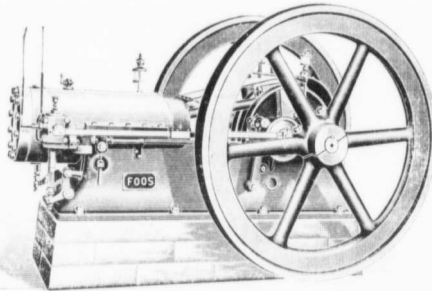

Steam, Gas or Compressed Air Plants

If you need anything in the way of Power Plant Equipment, whether it be Steam, Gas, Compressed Air or Electrical Equipment, be sure to let us quote on your requirements.

Foos Gas and Gasoline Engines, to 75 h.p.

We are making a feature of the Gas and Gasoline Engine business and have employed an expert to consult with our customers regarding their particular needs. Let us advise you.

Climax Vertical Automatic Engines up to 25 h.p.

The Gardner Steam Actuated Compressor—12x12x12 in Stock

GET OUR CATALOGUE
AND PRICES ON
POWER EQUIPMENT
AND TRANSMISSION
SUPPLIES.

The A. R. WILLIAMS MACHINERY COMPANY LIMITED