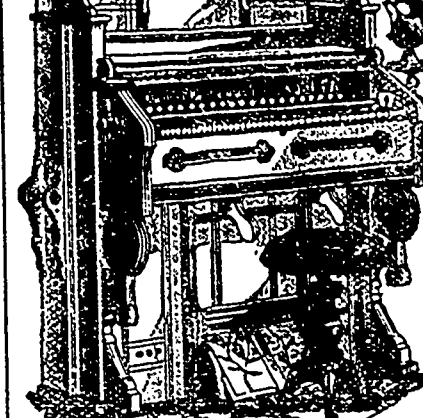

With it ship immediately, on receipt of 105 our address one of these magnificent instruments, as per illustration, together with a Revolving Piano Stool and large Book of Music. $75

BEATTY'S CELEBRATED 20-STOP BEETHOVEN ORGAN.

This is the only organ in the world that contains 20 Stops, 9 Sets (14 octaves), GOLDEN TONGUE REEDS. Hence, this instrument is so superior for grand and beautiful musical combinations, as shown by the following stop specifications of the

- FAMOUS BEETHOVEN ORGANS: 1. Cello. 2. Manual Sub-Bass. 3. Bourdon. 4. Saxophone. 5. Violin Gambel. 6. Bassoon. 7. Viola Solo. 8. Grand Expression. 9. French Horn. 10. Trumpet. 11. Vox Humana. 12. Echo. 13. Dulciana. 14. Clarinet. 15. Vox Coloso. 16. Violin. 17. Vox Jubilate. 18. Piccolo. 19. Coepler Harmonique. 20. Orchestral Forte. Grand Organ Knor Stop. Beatty's Acrostic Expansion Regulator. Automatic Valve Stop.

Resonant, Walnut Case, No. 900. Height, 71 in.; Depth, 24 in.; Length, 48 in.; Weight, boxed, about 400 lbs.

LATEST IMPROVEMENTS.

Mezzo Knor Swell; also Maestro Percussion Patent Combination Swell. To which is added the AEROSTATIC EXPRESSION INDICATOR, or REGULATOR, which shows at a glance the amount of pressure upon the bellows; like a compass to the ship in this new improvement to the organ. The great popularity of "The Beethoven Organ" makes it so exceeded by many thousands that of any other style made by us. As shown in the picture, it is a beautiful piece of furniture, and an ornament to any parlor. It is made of selected material, Heavy Black Walnut Case, with Raised Panels, highly polished, Scroll and Carved Work used freely in the ornamentation, thus making it a model instrument. The great variety of Patents owned by the Beatty Organ and Piano Co. and used in this instrument, together with the immense variety and beautiful, but simple combination of Stops, and the great care given to its construction in both the Musical and Mechanical effects, make it combine more excellencies than instruments that are sold through dealers for several hundred dollars.

ENTERPRISE MANUFACTURING CO., Third and Dauphin Sts., Philadelphia, Pa. READ THIS BEST IN THE WORLD! NEW MEAT-CHOPPER GUARANTEED TO CHOP NOT GRIND THE MEAT. RAPID CHOPS AS BROWN. CLEAN NO STRINGS OR SINOWS CAN PASS THROUGH UNGUET. No. 10 chop 1 lb. per minute, $3.00. 2 lbs. 4.00. 3 lbs. 5.00. Price, $3.00. Sold by all Hardware Dealers. Tested and Endorsed by 100 Agricultural Journals. Farm and Fireside says: "After testing, each editor immediately ordered an Enterprise Meat Chopper for his family use." American Agriculturalist says: "These Choppers excel anything of the kind made in either Hemisphere." We prefer you buy from your Dealer. If he is out of them, send money to us. We will ship by next fast train.