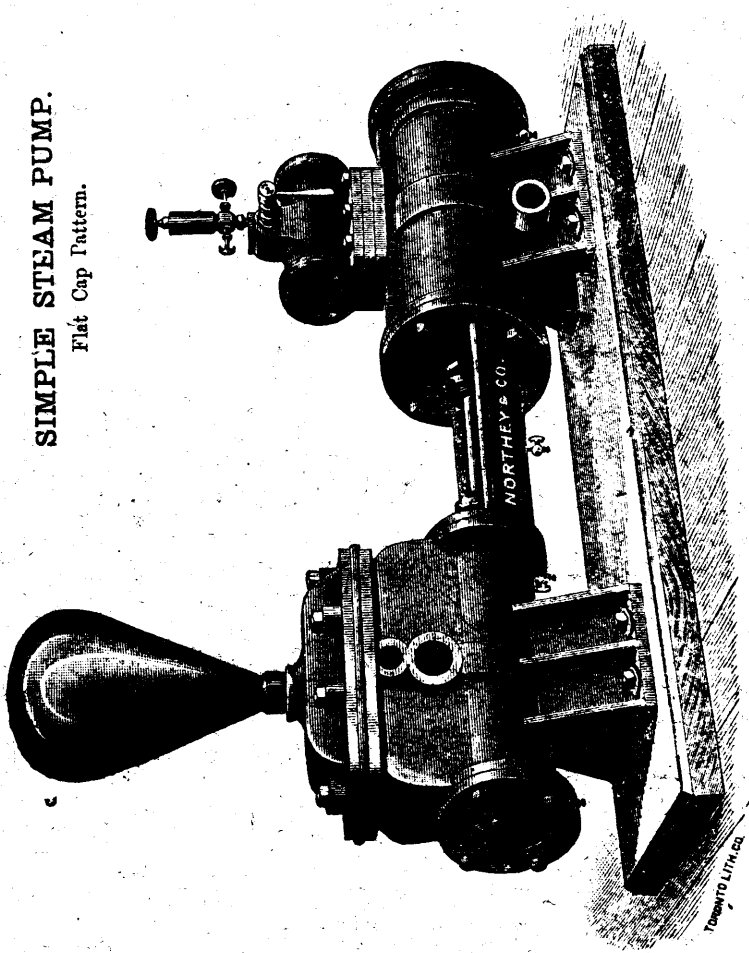

Northey & Co's Steam Pump Works, TORONTO, ONT.

SIMPLE STEAM PUMP.

Flat Cap Pattern.

DUPLEX STEAM PUMP.

SPECIAL STEAM PUMP.

Steam Pumps of the best and latest designs for mining purposes, Boiler Feeding, Fire Protection, and General Water Supply, etc.