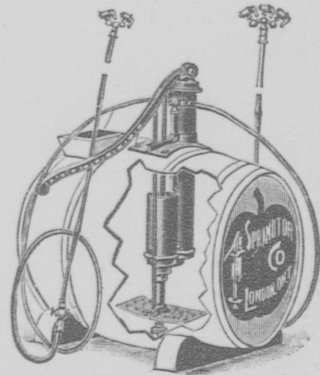

THE SPRAMOTOR

Is a machine designed for the application of all kinds of spray mixtures and paints, being operated by engine, horse or man power. The illustrations show the hand power machine that was awarded first place in the Canadian Government contest and the Gasoline Power Outfit as operated by the Dominion Government Fruit Division this year, to demonstrate to the growers the best way to raise a profitable crop of fruit.

SPRAMOTOR CO.,

78 King Street,

London Canada.

'Melotte' CREAM SEPARATORS

Are the greatest favorite on account of their unique mechanical construction, and the good results obtained in actual use.

The bowl hangs on a hardened steel spindle, which revolves in a socket, filled with ball bearings. Friction is thus reduced to a minimum, and the Bowl is