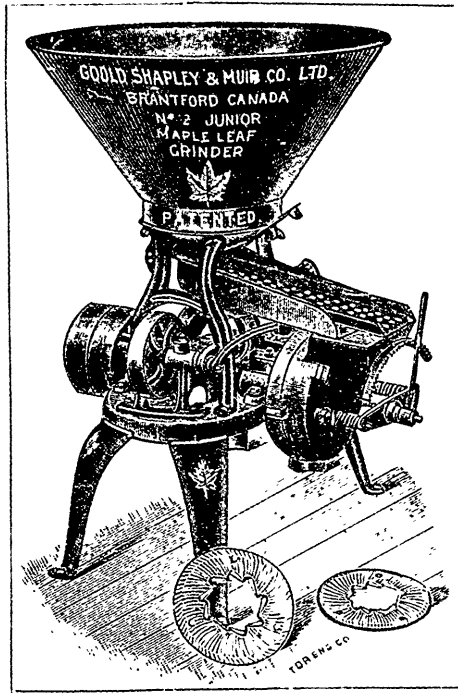

... A PERFECT GRAIN GRINDER...

The Patent Ball-Bearing Junior "Maple Leaf" Grinder WITH 8-INCH SINGLE BURRS.

MANY IN USE AND WORKING SUCCESSFULLY

The Junior Maple Leaf is especially adapted for Wind Mill, Horse or Tread Power, or any other power less than 8 or 10 horse.

It is supplied with two sets of Grinding Burrs, one for coarse grain and general purposes, and the other for hard grain and fine work.

The Patent Ball-Bearing takes the heavy back pressure of the burrs when at work, and greatly lessens the friction. In consequence the Grinder will do more with a given power than any other.