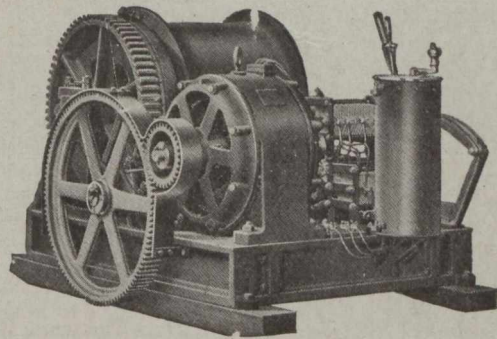

MEAD-MORRISON

CANADIAN
MM
©

CANADIAN
MM
©

MINE HOISTS

MADE IN CANADA

Single Drum Reversible Electric Mine Hoist

Built in sizes of 50-112 H.P., with
3500-6500 pounds hoisting capacity.

**STEAM HOISTS
ELECTRIC HOISTS
SKIP HOISTS
GRAB BUCKETS
DERRICKS**