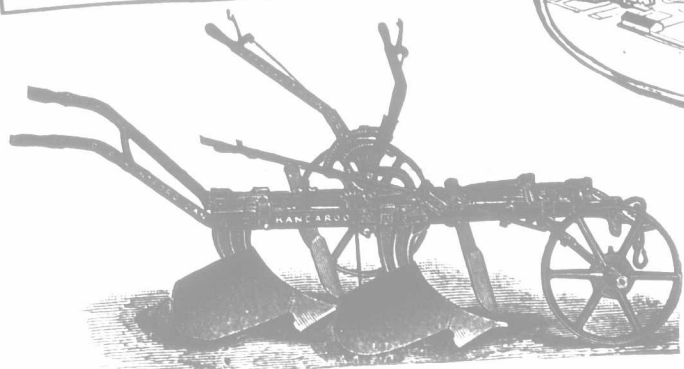

PLOW TWO FURROWS—NOT ONE WORK THREE HORSES—NOT FOUR PAY ONE MAN—NOT TWO

That's the Way to Make
Your Farm Pay Big Profits

Kid Kangaroo

WE have sold many thousands of these plows and we have yet to hear of a single complaint from any buyer.

The Kid Kangaroo is fitted with our new patent straightener device which is very convenient for controlling the plow. It is fitted with special soft-centre crucible steel moldboards that will clean in any soil. Frames can be adjusted for wide or narrow furrows. We can furnish either wide or narrow bottoms, rolling colters, jointer or knife colters as desired. Three horses can easily draw this plow in the heaviest land.

NOTE the position of the wheels of this plow. The front wheel is fitted with spring attachment and not being directly opposite, permits the plow following the unevenness of the ground and yet keeping an even depth of furrow. The levers, being to the right of the operator, enable him to easily adjust the plow to the necessary