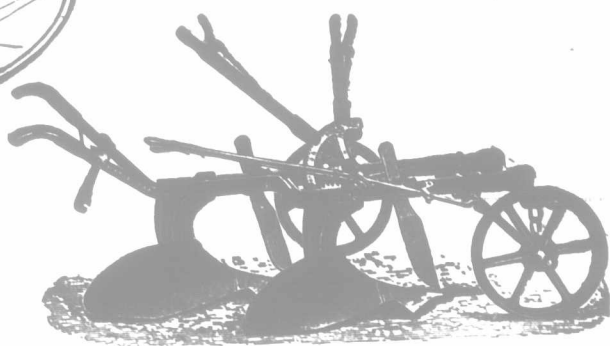

Maple Leaf

FARM RIGHT

NO farmer should be without a Cockshutt Catalogue. It describes and illustrates a large range of implements which have revolutionized farming—made it profitable—put the farmer's work on a scientific business-like basis, ensuring him of a good income in return for his labor, time and money.

THIS plow combines great strength, durability and remarkable light draft. It has been carefully and thoroughly tested, and will do perfect work. The frame is built to combine strength with the least weight. A special feature of this plow is the adjustable frame. By unloosening two bolts and two set-screws, it can be adjusted to any width from 7 to 10 inches, within a few minutes. It has our new fine adjustment ratchets for gauging the depth of the furrows. Levers are conveniently placed and are easy to operate. The wheels are absolutely dustproof straightener device can be fitted to plow when called for. This plow can be handled by two horses, yet is quite strong enough to stand the strain of three. Can be fitted with wide or narrow bottoms, rolling colter, knife colter or jointer. This is, without doubt, the most popular two furrow plow manufactured.