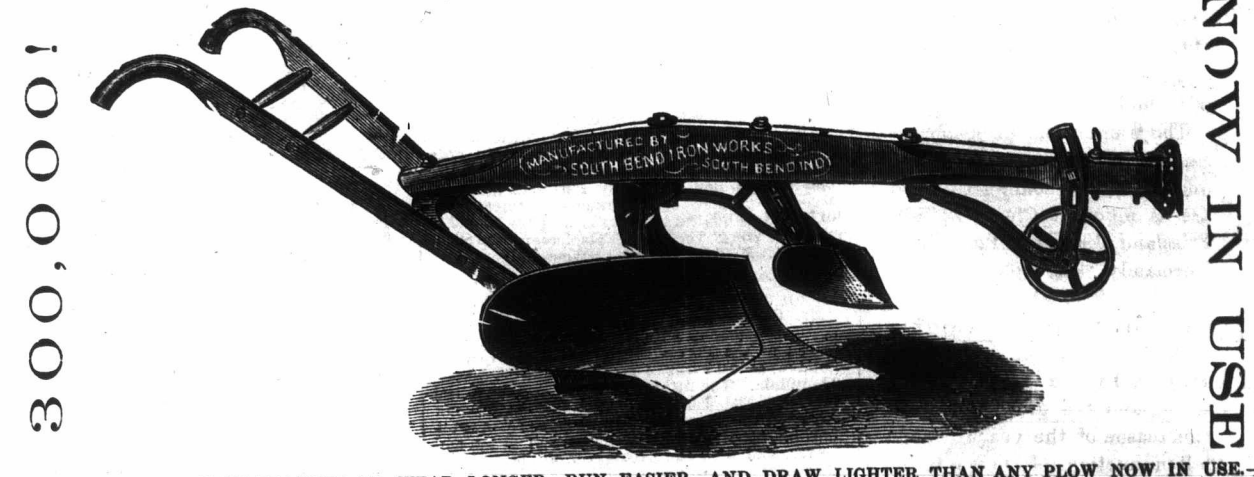

## THE OLIVER "NO. 40" CHILLED PLOW.

Manufactured by the OLIVER PLOW CO., South Bend, Ind., U. S.

THESE PLOWS ARE WARRANTED TO WEAR LONGER, RUN EASIER, AND DRAW LIGHTER THAN ANY PLOW NOW IN USE.—  
While several Manufacturers are making imitations of the Oliver Chilled Plow, and making a hard iron—claiming it to be equal to the Oliver  
Chilled Board—they all singularly fail in making a genuine Chilled Board, which can easily be detected after a few hours work in the field. None  
genuine but those having the Checkered Chilled Marks on the Board and Name on the Beam. For Sale Wholesale and Retail.  
FOR CIRCULAR AND TERMS ADDRESS—JOHN OLIVER, St. Mary's, Ont., SOLE AGENT FOR ONTARIO.  
CAUTION!—Beware of imitation Plows. Get the genuine "OLIVER," and look for the Name on the Beam. Buy our repairs from  
those who sell our Plows. The best is the cheapest; we make the best, and sell at the lowest possible price, quality considered. Do not waste money  
on worthless goods, in trying to save a trifle on first cost. Quality depreciates faster than price. Respectfully,  
OLIVER CHILLED PLOW WORKS, SOUTH BEND, IND., U. S.