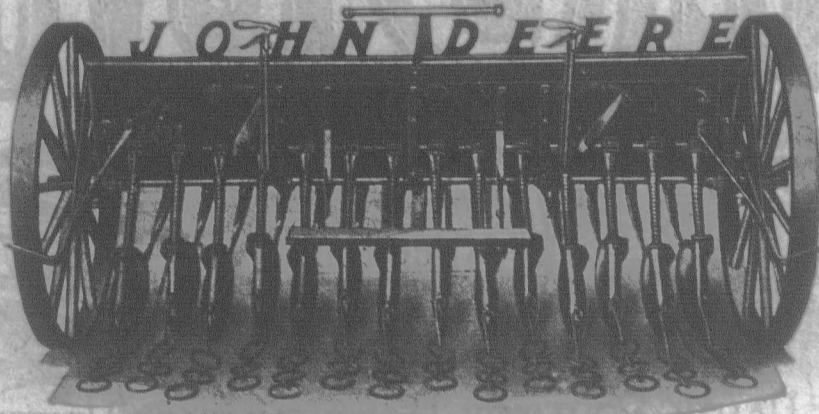

Get the Most from Your Seed—Increase the Supply

FOR MORE THAN HALF A CENTURY THE NAME VAN BRUNT HAS STOOD FOR THE BEST IN DRILL CONSTRUCTION

The Van Brunt is made to operate in mud, gumbo and sticky or trashy soil without choking or clogging.

Constant improvement has resulted in this drill that will plant any variety of seed, from alfalfa and flax to bearded oats, corn and beans, in any desired quantity. The Van Brunt is fully warranted to do first-class work in any soil capable of being seeded.

"Uniform Seeding at Proper Depth"

Improved Construction, Overcoming Unnecessary Weight and Strain Has Made the Van Brunt the Light Draft Drill. SEE YOUR NEAREST DEALER OR WRITE.

JOHN DEERE FLOW COMPANY OF **WELLAND, ONT.**

HYLO SILO

Sweet Fresh Ensilage down to the last forkful

Write for prices and catalogue. AGENTS WANTED.

Gilson Mfg. Co. Ltd. 49 York St. Guelph

(a)

The Wonderful—Light-Running Gilson Thresher

"Goes like Sixty"

GILSON MANUFACTURING COMPANY LTD. 49 York St., Guelph, Ont.

DUNN CEMENT Drain Tile Machines

Makes all sizes, from 3 to 18 inches. Price with one size, $250. Cement Drain Tiles are here to stay.

Large profits in the business. If interested, send for catalogue No. 2.

LONDON CONCRETE MACHINERY CO. Dept. B, London, Ontario World's Largest Manufacturers of Concrete Machinery

SEED BEANS

This seed was imported from Michigan in 1916; is of the White Field Variety, maturing about ten days earlier than the Native White Field Bean. Price, $9.00 per bus. F. O. B. Wm. A. Kelly, Rodney, Ont.

NURSERY STOCK

AT WHOLESALE PRICES.

First-class and true to name. Send for catalogue. No agents.

The Imperial Nurseries, Ridgeville, Ont.

FOR BUSINESS AND PLEASURE

A BICYCLE!

You may not want to spend $50.00 this summer for a wheel, but if you could earn one in your spare time, wouldn't you be willing to do a little extra hustling?

The Farmer's Advocate and Home Magazine

IS OFFERING

A Brantford Red Bird Roadster

to subscribers and members of their families, men, women, boys and girls.

Not just one bicycle, but one for every person willing to do a stroke of work in spare time for The Farmer's Advocate.

A bicycle complete and up-to-date in every way: coaster brake, nickelled handle bars, mud-guards, etc. It's worth working hard to get. Do you want one? Then fill out the coupon and send it in without delay.

COUPON

THE FARMER'S ADVOCATE AND HOME MAGAZINE, London, Ont.

Gentlemen,—I want to earn a Brantford Red Bird Bicycle. Please send me instructions and supplies at once.

Name..... Age.....

Address.....

Do you subscribe?.....

"GOES LIKE SIXTY"