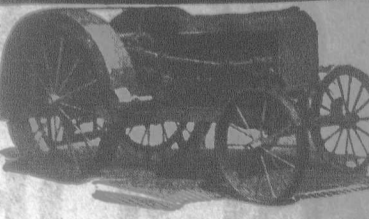

GILSON TRACTOR

THE STANDARDIZED TRACTOR

—is a business machine designed along sound mechanical lines of proven worth, with no freak features. 11-22 and 15-30 h.p.

Write for free catalogue and rock bottom prices.

GILSON MFG. CO. LTD. 379 YORK ST. GUELPH, CAN.