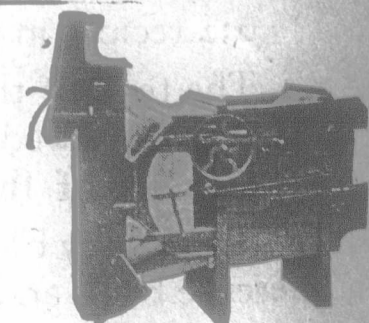

KLINE FANNING MILL Will Clean Out All Wild Oats Is the fastest and best mill on the market or money refunded. Ask the man who owns one. Write for Pamphlet

KLINE MFG. CO., BEETON, ONTARIO

STAMMERING

or stuttering overcome positively. Our natural methods permanently restore natural speech. Graduate pupils everywhere. Free advice and literature.

THE ARNOTT INSTITUTE KITCHENER, CANADA

N
NEF

GARDEN
Answer the farm
tions: How can
garden with leas
can the wife h
fresh vegetables
table with leas

IRON A
solves the gard
the
st

work in 60 minut
to $30.00. Writ
THE BATEMAN
41 Symington

3080 Pilled
Wheel Hoe

IRON A
solves the gard
the
st

work in 60 minut
to $30.00. Writ
THE BATEMAN
41 Symington

IRON A
solves the gard
the
st

work in 60 minut
to $30.00. Writ
THE BATEMAN
41 Symington

IRON A
solves the gard
the
st

work in 60 minut
to $30.00. Writ
THE BATEMAN
41 Symington

IRON A
solves the gard
the
st

work in 60 minut
to $30.00. Writ
THE BATEMAN
41 Symington