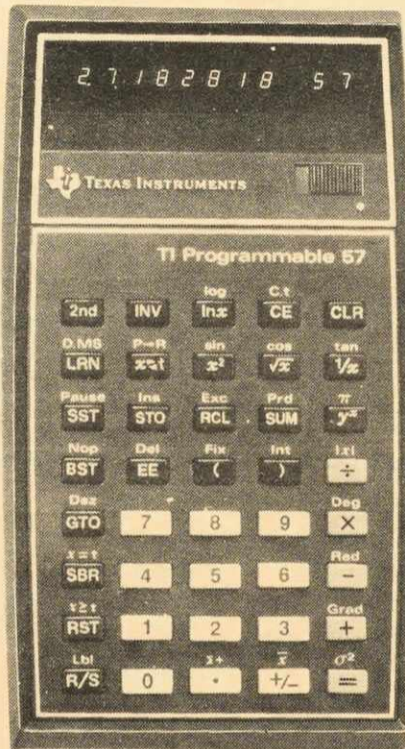

This is the semester to get your programmable.

The TI-57. Its self-teaching system gets you programming fast.

The TI 58 and 59. Both use revolutionary plug-in Solid State Software libraries.

TI Programmable 57. The powerful superslide rule calculator you can program right from the keyboard. Comes with an easy-to-follow, self-teaching learning guide—over 200 pages of step-by-step instructions and examples. Quickly learn the value of making repetitive calculations at the touch of a key. Recall entire instruction sequences. Display intermediate results at any point in a calculation. Eight multi-use memories provide addressable locations to store and recall data. Program memory stores up to 150 keystrokes (50 program steps). Editing too: Singlestep. Backstep. Insert or delete at any point in a program. Also a powerful slide rule calculator with logs, trig functions and advanced statistics routines.