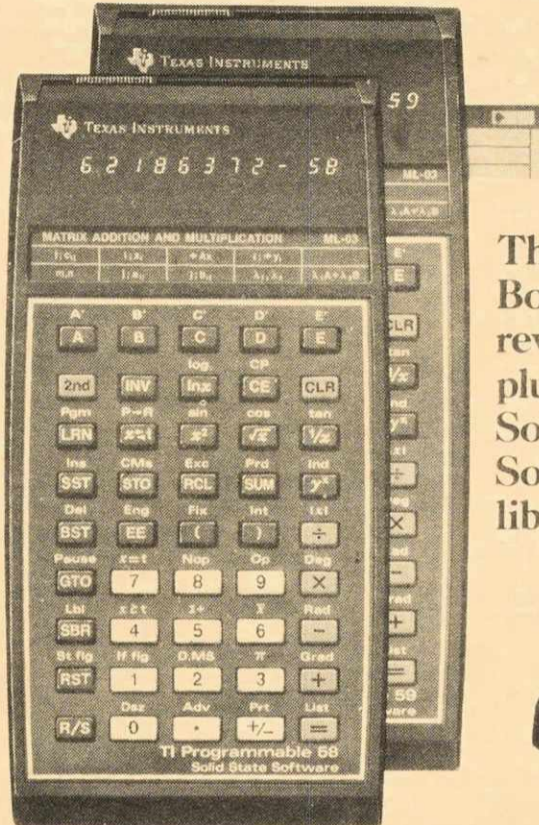

This is the semester to get your programmable.

The TI-57. Its self-teaching system gets you programming fast.

The TI 58 and 59. Both use revolutionary plug-in Solid State Software libraries.

TI Programmable 57. The powerful superslide rule calculator you can program right from the keyboard. Comes with an easy-to-follow, self-teaching learning guide—over 200 pages of step-by-step instructions and examples. Quickly learn the value of making repetitive calculations at the touch of a key. Recall entire instruction sequences. Display intermediate results at any point in a calculation. Eight multi-use memories provide addressable locations to store and recall data. Program memory stores up to 150 keystrokes (50 program steps). Editing too: Singlestep. Backstep. Insert or delete at any point in a program. Also a powerful slide rule calculator with logs, trig functions and advanced statistics routines.