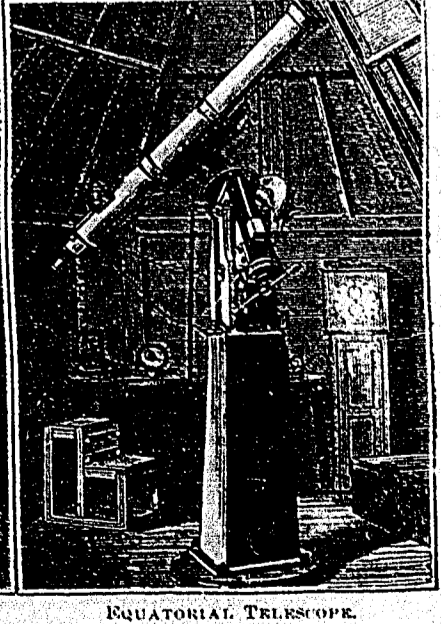

THE COMING TRANSIT OF VENUS.

PHOTOGRAPHIC TRST. MERIDIANAL INSTRUMENT. CUPOLA OF THE GREAT EQUATORIAL TELESCOPE. PHOTOGRAPHIC APPARATUS. AR M. PRAZMOWSKI.  
 THE ENGLISH OBSERVATORY APPARATUS AND SHEDS FOR THE JAPAN STATION.

PHOTO-HELIOGRAPHIC APPARATUS.

EQUATORIAL TELESCOPE.

EQUATORIAL TELESCOPE FOR ASTRONOMICAL OBSERVATIONS.

BUILDINGS OF THE DIFFERENT STATIONS.

EQUATORIAL TELESCOPE.

THE FRENCH OBSERVATORY APPARATUS AND SHEDS FOR THE JAPAN STATION.