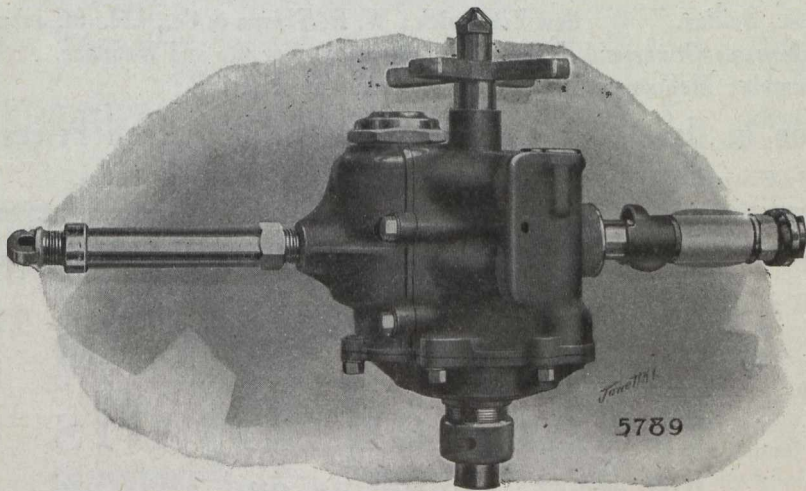

# A CONVENIENT TOOL FOR A GREAT MANY REPAIR JOBS

A PORTABLE pneumatic Metal Drill will save many times its cost on repair and construction work about the mine.

A "LITTLE DAVID" Drill is a most satisfactory tool for this work because of its simplicity and its great pulling power.

It's an easy tool to keep in good order as it has very few parts and these are well made.

Let us send you a catalog showing "LITTLE DAVID" construction and range of sizes.

---

**CANADIAN INGERSOLL RAND COMPANY, LIMITED**