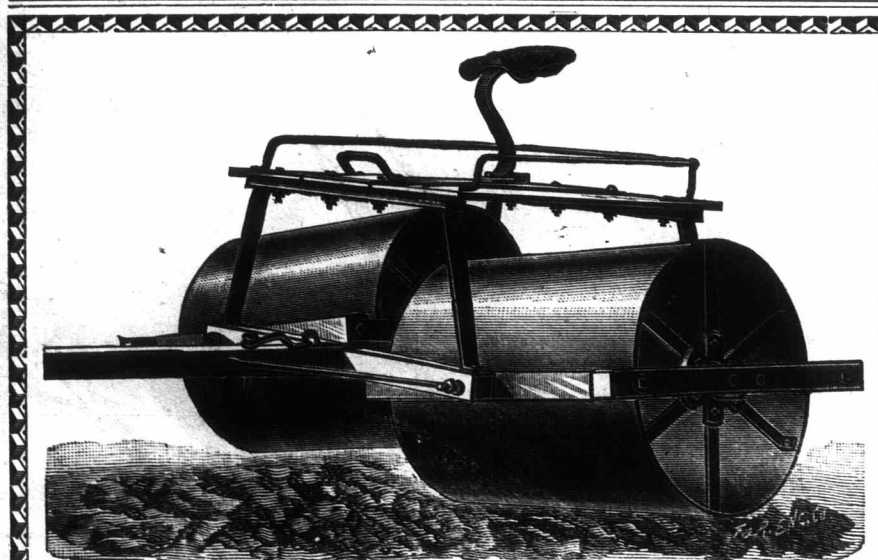

We absolutely guarantee every moldboard, whether on plow or as a repair, the very best United States soft-center steel.

Our name in full on all castings assures the farmer that he is not having inferior repairs palmed off on him. Ours last twice as long and ALWAYS fit.

Our STEEL HEAD GANG stands high over the stubble and cannot be broken.

Municipalities prefer our SCRAPERS because they are heavier steel, therefore last longer; they hold more and are better finished.

PLOWS of all kinds: RAILROAD, ROOTER, PICK, etc. WHEELBARROWS of all kinds: GARDEN, BOYS', STONE, NAVVY, etc.

DRAG and WHEEL SCRAPERS, with all the latest dumping attachments. SUSPENSION LAND ROLLERS, all sizes.

HARROWS, DRAG and DISK.

13-f-om

Send for Catalogue.

"The Dale Steel Land Roller is the strongest, heaviest, most durable and most economical roller for farming purposes at present made in the world."